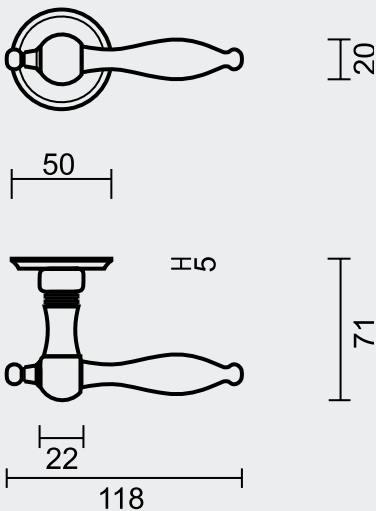

ART. **1.041.060**
€ 4,40/STUK-PIÈCE*

ART. **1.041.061**
€ 4,40/STUK-PIÈCE*

ART. **1.072.062**
€ 26,00/SET*