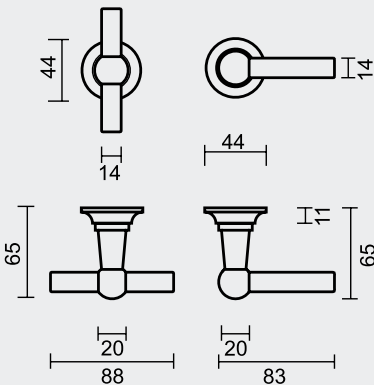

PRO FINISH
100% ITALIAN MANUFACTURE

ART. **1.048.380**
€ 4,98/STUK-PIÈCE*

ART. **1.048.381**
€ 4,98/STUK-PIÈCE*

ART. **1.077.382**
€ 36,00/SET*