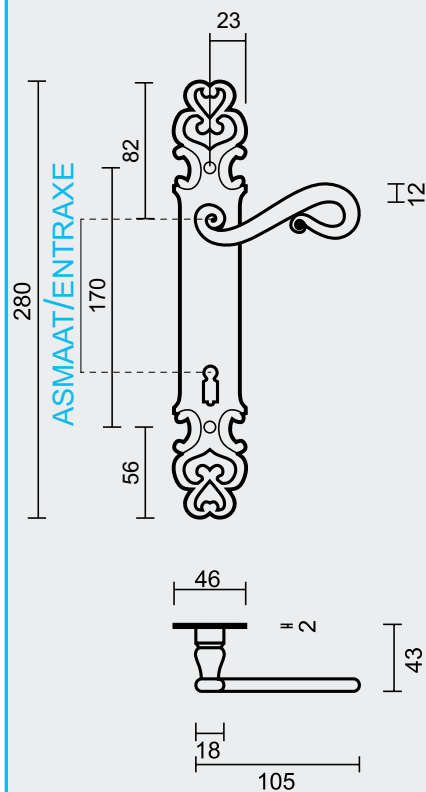

PRO ART
HANDMADE IN FRANCE