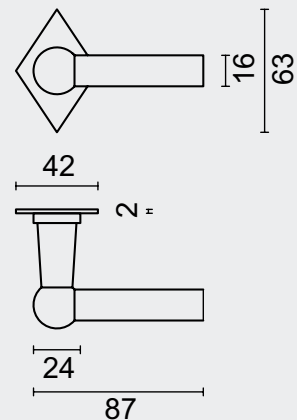

PRO ART
HANDMADE IN FRANCE