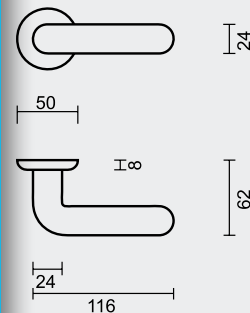

PRO FINISH
100% ITALIAN MANUFACTURE