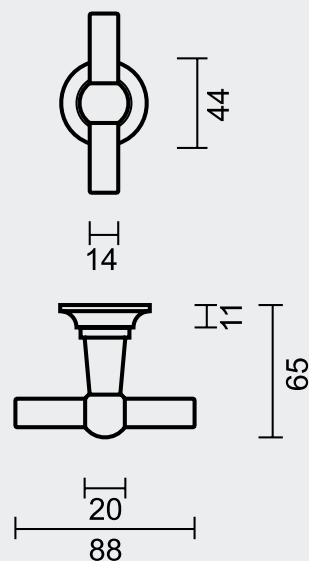

PRO FINISH
100% ITALIAN MANUFACTURE