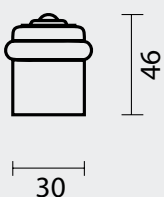

PRO ART
HANDMADE IN FRANCE