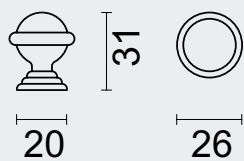

€ 10,90\*

**PRO RVS 304**  
PROFESSIONAL QUALITY LABEL

VLOERDEURSTOP **CONFA RUBBER GRIJS**

ARRET DE PORTE **CONFA CAOUTCHOUC GRIS**

ART. **2.027.120**

€ 4,98\*

**PRO FINISH**  
100% ITALIAN MANUFACTURE

**PRO FINISH**  
100% ITALIAN MANUFACTURE