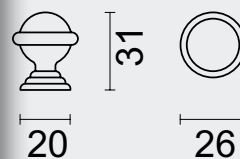

€ 9,00*

PRO FINISH
100% ITALIAN MANUFACTURE