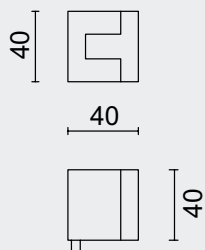

PRO RVS 304
PROFESSIONAL QUALITY LABEL