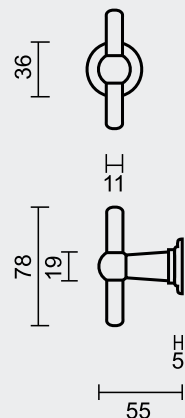

PRO FINISH
100% ITALIAN MANUFACTURE