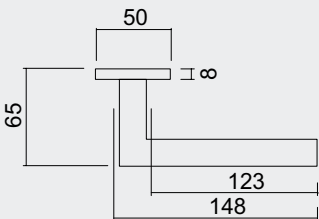

PRO RVS 304
PROFESSIONAL QUALITY LABEL

ART. **1.133.000**
€ 3,60/STUK-PIÈCE*

ART. **1.133.001**
€ 3,60/STUK-PIÈCE*

ART. **1.132.002**
€ 24,00/SET*