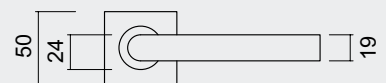

PRO RVS 304
PROFESSIONAL QUALITY LABEL

* PRIJZEN EXCL. BTW/PRIX HORS TVA