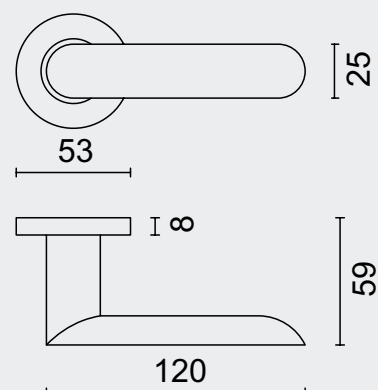

3
YEARS
GUARANTY

PATENTVIJZEN INBEGREPEN / VIS A TRAVERS INCLU

DEURKRUK **PRO SPACE INOX PLUS R+NO KEY**

BEQUILLE **PRO SPACE INOX PLUS R+NO KEY**

ART. **6.441.003**
(per paar/par paire)

€ 29,02*

DEURKRUK **PRO SPACE INOX PLUS R+E**

BEQUILLE **PRO SPACE INOX PLUS R+E**

ART. **6.441.000**
(per paar/par paire)

€ 30,54*

DEURKRUK **PRO SPACE INOX PLUS R+E CYL**

BEQUILLE **PRO SPACE INOX PLUS R+E CYL**

ART. **6.441.001**
(per paar/par paire)

€ 30,54*

DEURKRUK **PRO SPACE INOX PLUS R+WC**

BEQUILLE **PRO SPACE INOX PLUS R+WC**

ART. **6.441.002**
(per paar/par paire)

€ 47,82*

ART. **1.022.002**
€ 19,80/SET*

ART. **1.005.001**
€ 2,98/STUK-PIÈCE*

ART. **1.005.000**
€ 2,98/STUK-PIÈCE*

P. 240

PRO RVS 304
PROFESSIONAL QUALITY LABEL

* PRIJZEN EXCL. BTW/PRIX HORS TVA