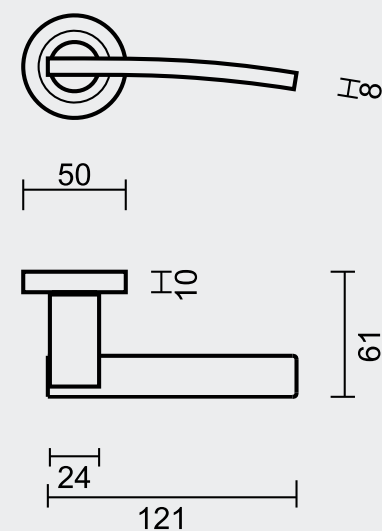

ART. **1.314.002**
€ 38,00/SET*

ART. **1.315.001**
€ 8,98/STUK-PIÈCE*

ART. **1.315.000**
€ 8,98/STUK-PIÈCE*

PRO FINISH
100% ITALIAN MANUFACTURE