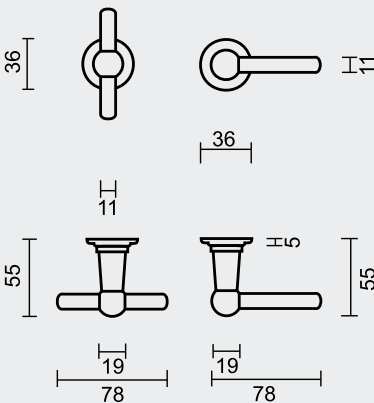

PRO FINISH
100% ITALIAN MANUFACTURE

ART. **1.300.000**
€ 5,40/STUK-PIÈCE*

ART. **1.300.001**
€ 5,40/STUK-PIÈCE*

ART. **1.076.002**
€ 29,80/SET*