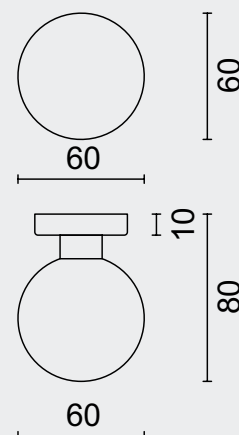

PRO FINISH
100% ITALIAN MANUFACTURE