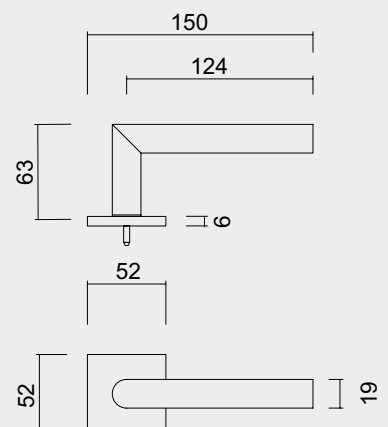

PRO RVS 304
PROFESSIONAL QUALITY LABEL

* PRIJZEN EXCL. BTW/PRIX HORS TVA