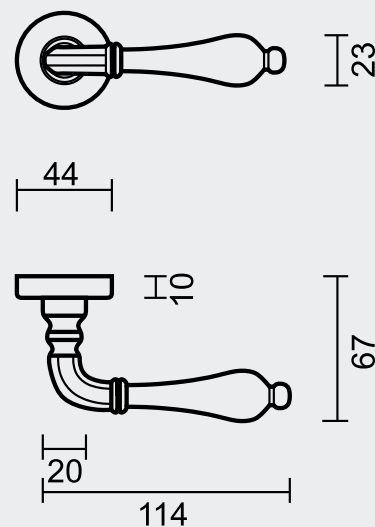

PRO FINISH
100% ITALIAN MANUFACTURE