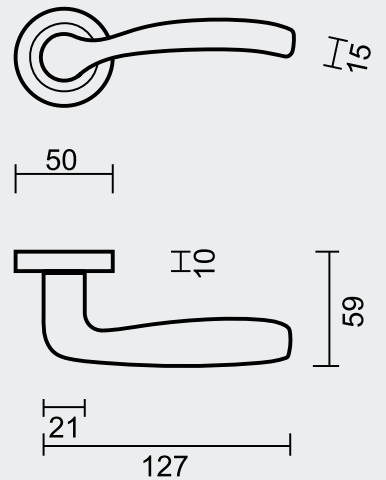

ART. **1.154.002**
€ 38,00/SET*

ART. **1.164.001**
€ 8,98/STUK-PIÈCE*

ART. **1.164.000**
€ 8,98/STUK-PIÈCE*

PRO FINISH
100% ITALIAN MANUFACTURE