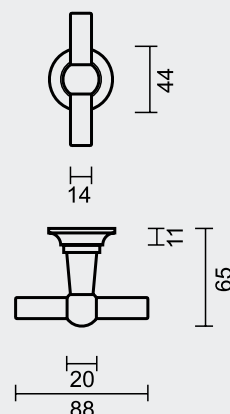

PRO FINISH
100% ITALIAN MANUFACTURE