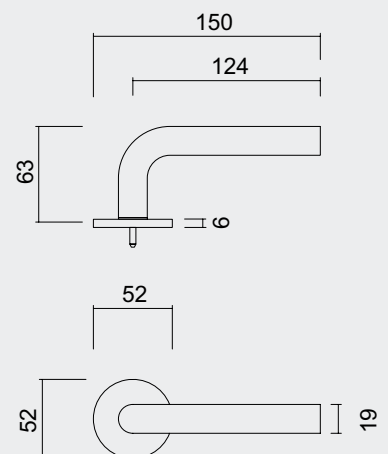

PRO RVS 304
PROFESSIONAL QUALITY LABEL

* PRIJZEN EXCL. BTW/PRIX HORS TVA