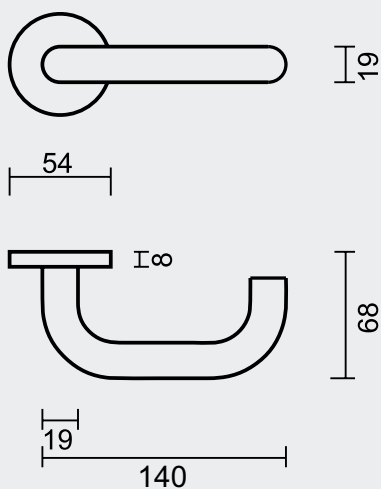

PRO RVS 304
PROFESSIONAL QUALITY LABEL

ART. **1.005.000**
€ 2,98/STUK-PIÈCE*

ART. **1.005.001**
€ 2,98/STUK-PIÈCE*

ART. **1.022.002**
€ 19,80/SET*