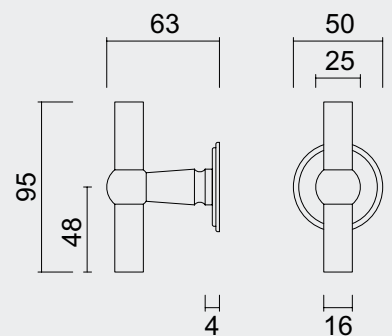

PRO FINISH
100% ITALIAN MANUFACTURE