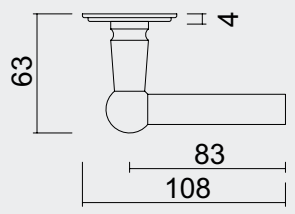

PRO FINISH
100% ITALIAN MANUFACTURE