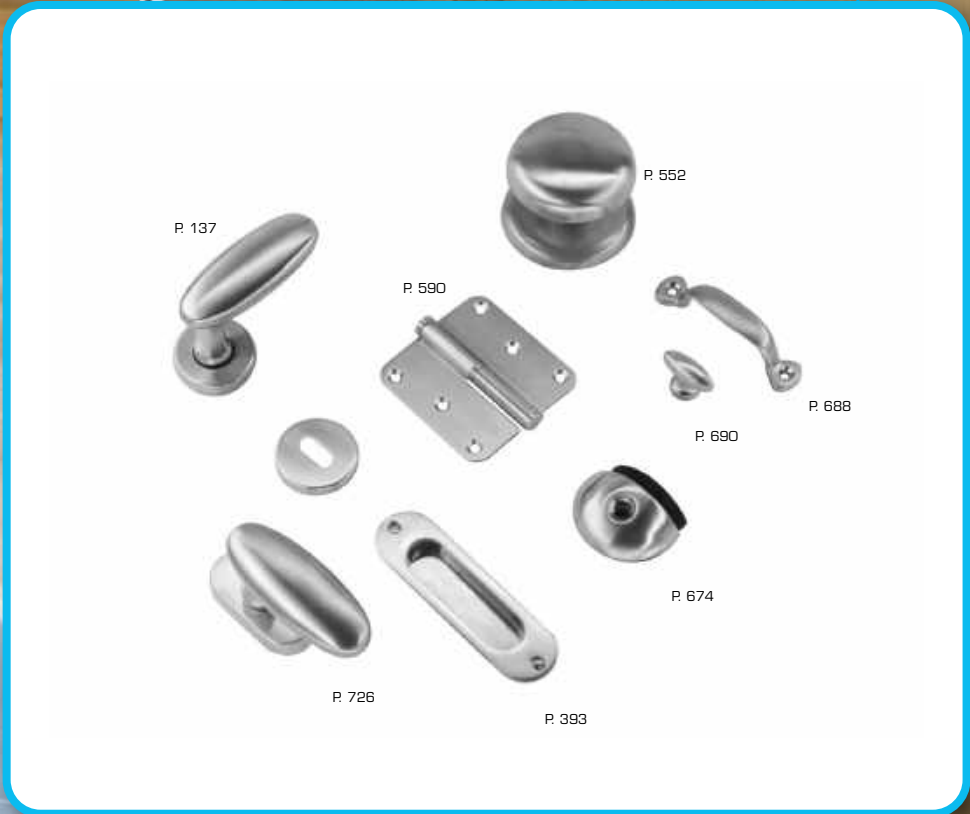

€ 78,28*

ART. **1.317.000**
€ 4,98/STUK-PIÈCE*

ART. **1.317.001**
€ 4,98/STUK-PIÈCE*

ART. **1.303.002**
€ 29,80/SET*

PRO FINISH
100% ITALIAN MANUFACTURE

3
YEARS
GUARANTY

DEURKRUK **PRO OLIVE NM INOX LOOK R+NO KEY**