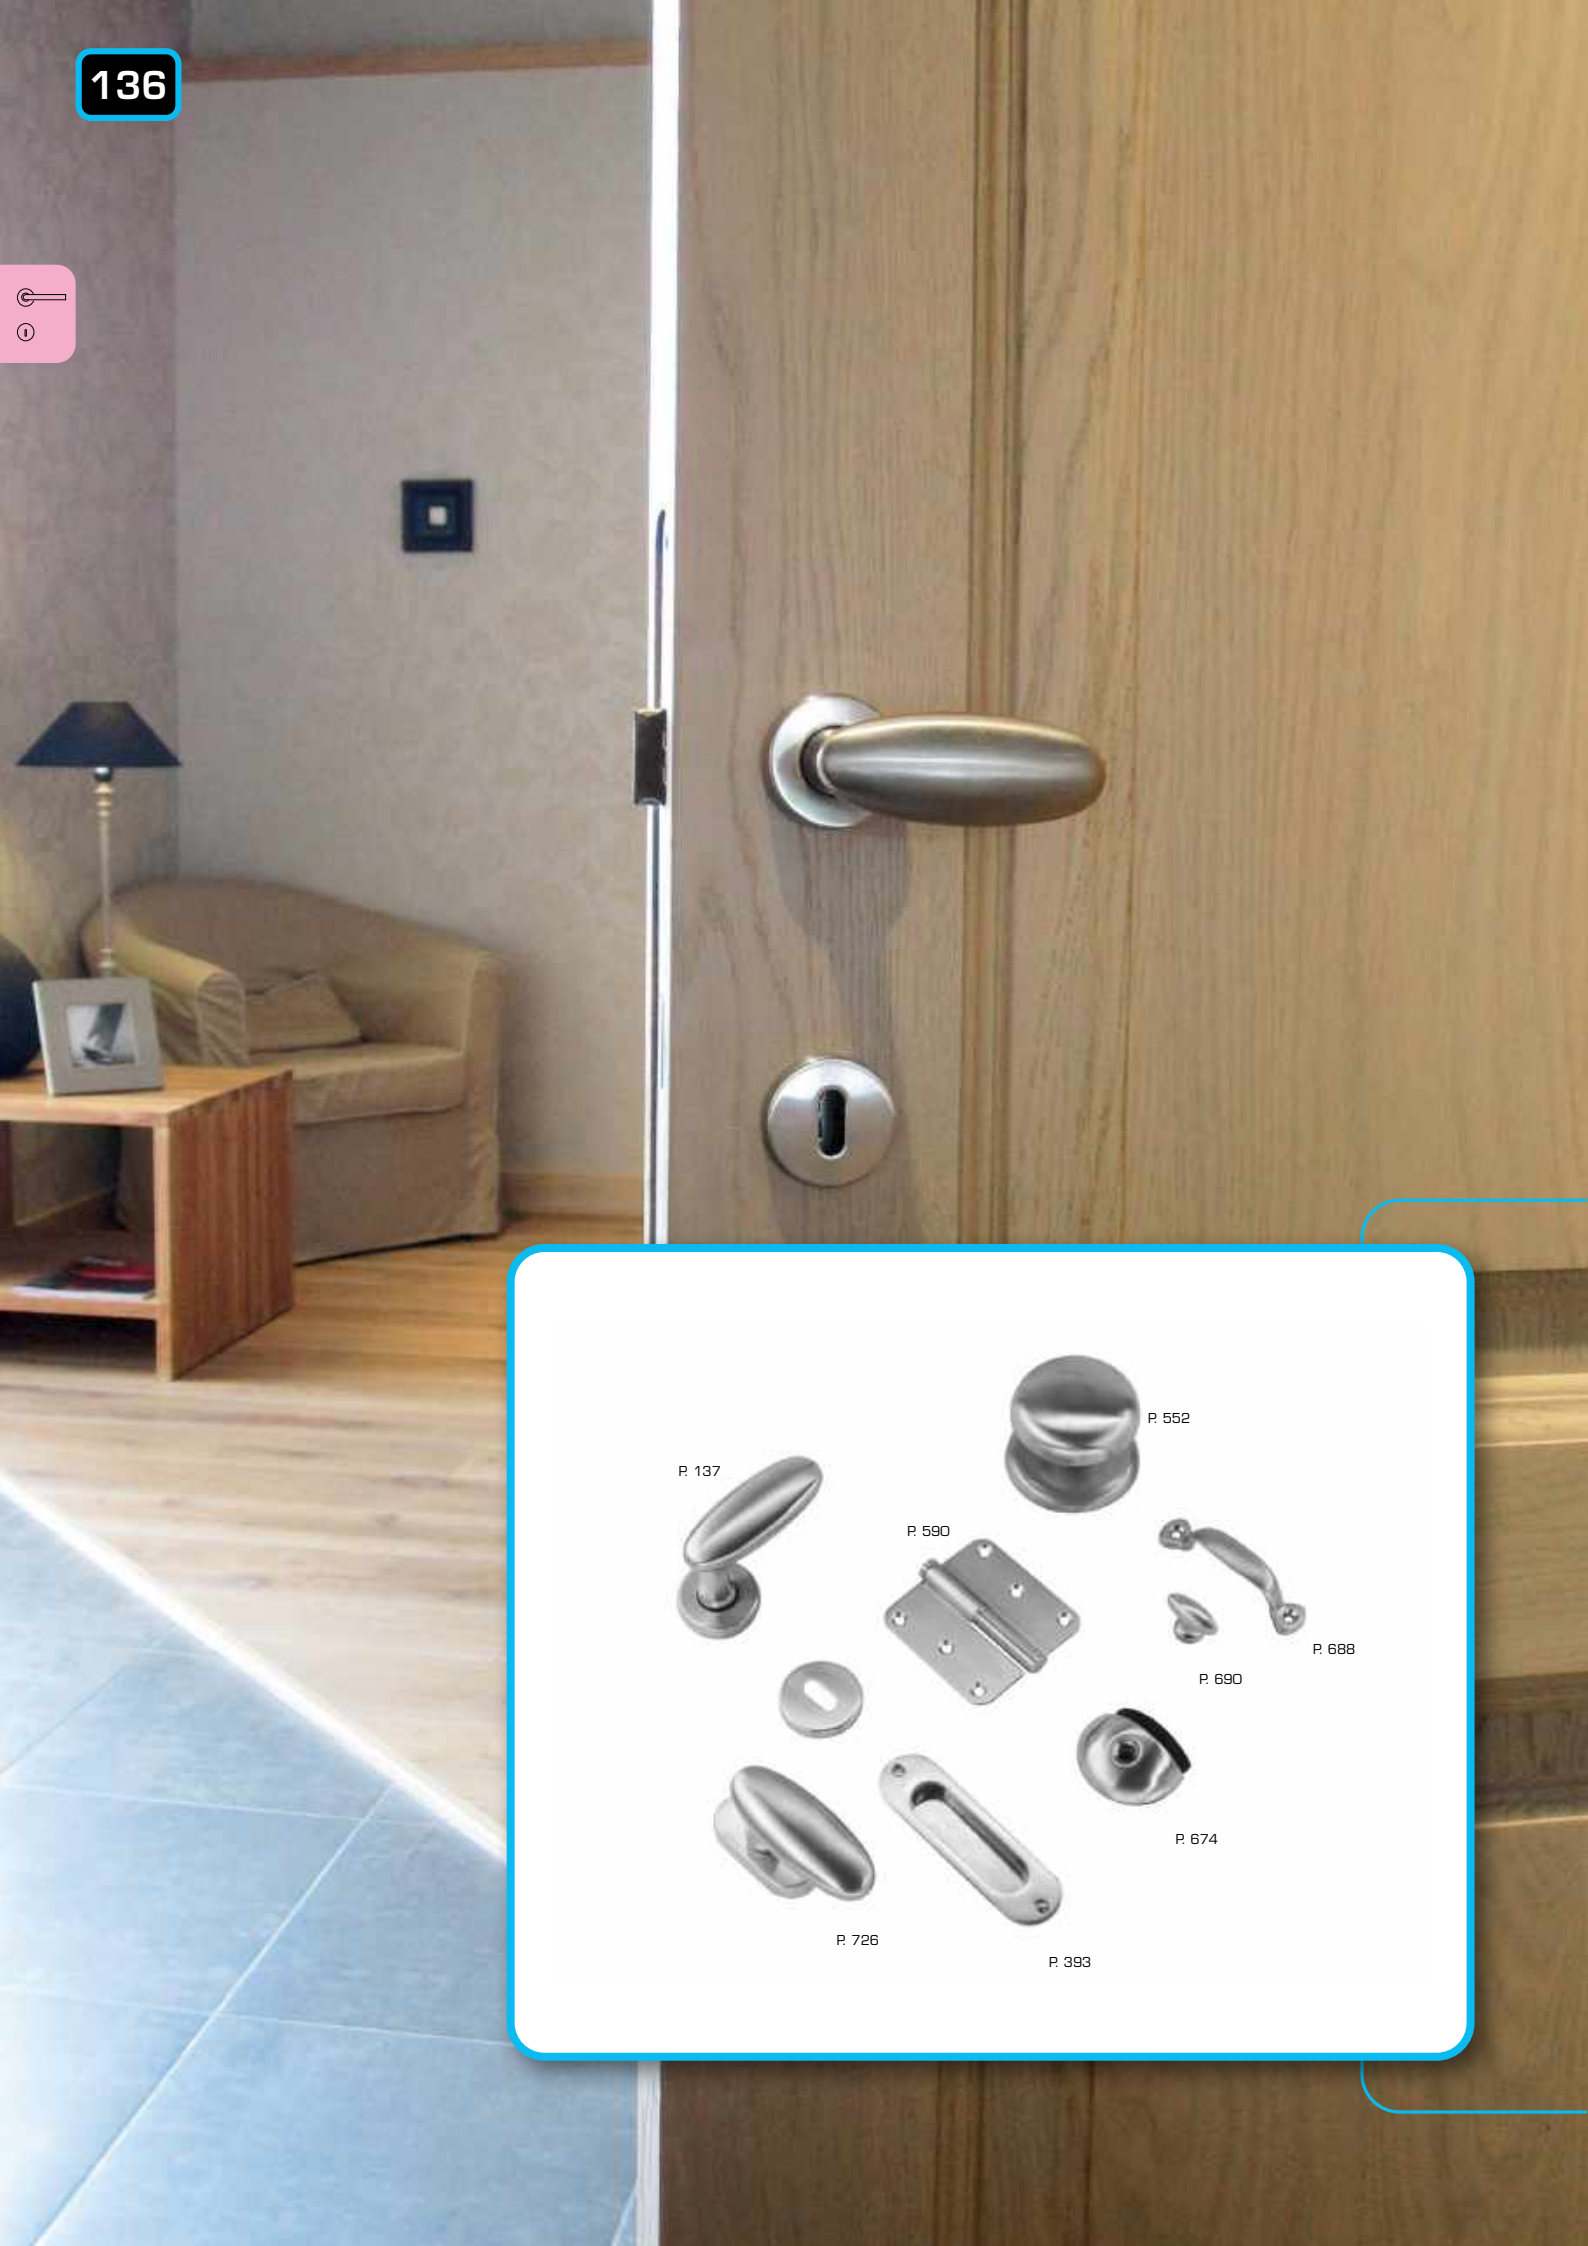

€ 78,28*

ART. **1.317.000**
€ 4,98/STUK-PIÈCE*

ART. **1.317.001**
€ 4,98/STUK-PIÈCE*

ART. **1.303.002**
€ 29,80/SET*

PRO FINISH
100% ITALIAN MANUFACTURE

3
YEARS
GUARANTY

DEURKRUK **PRO OLIVE NM INOX LOOK R+NO KEY**