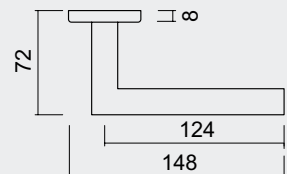

PRO RVS 304
PROFESSIONAL QUALITY LABEL

* PRIJZEN EXCL. BTW/PRIX HORS TVA