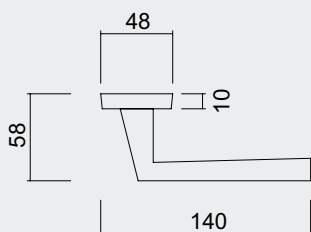

PRO FINISH
100% ITALIAN MANUFACTURE

ART. **1.309.000**
€ 7,40/STUK-PIÈCE*

ART. **1.309.001**
€ 7,40/STUK-PIÈCE*

ART. **1.308.002**
€ 37,00/SET*