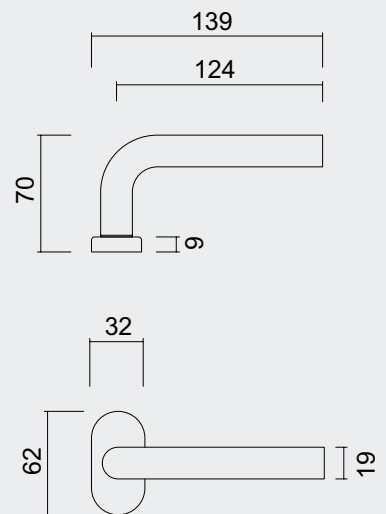

PRO RVS 304
PROFESSIONAL QUALITY LABEL