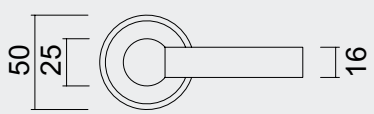

PRO FINISH
100% ITALIAN MANUFACTURE