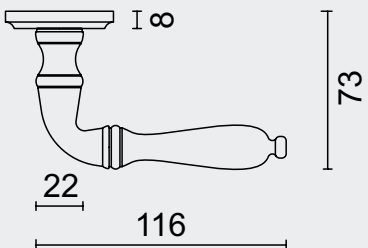

PRO FINISH
100% ITALIAN MANUFACTURE

ART. **1.170.000**
€ 5,98/STUK-PIÈCE*

ART. **1.170.001**
€ 5,98/STUK-PIÈCE*

ART. **1.146.002**
€ 38,00/SET*