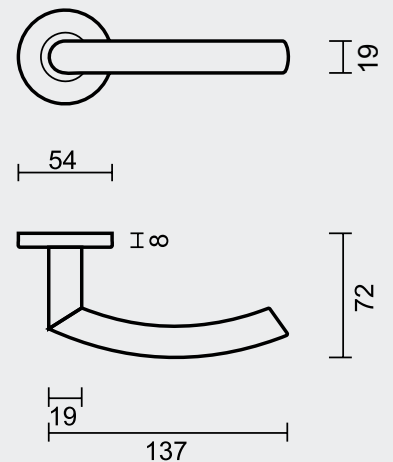

PRO ECO
0% NIKKEL QUALITY

* PRIJZEN EXCL. BTW/PRIX HORS TVA