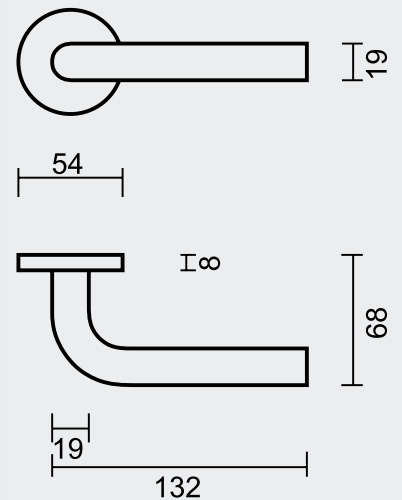

PRO ECO
0% NIKKEL QUALITY

* PRIJZEN EXCL. BTW/PRIX HORS TVA