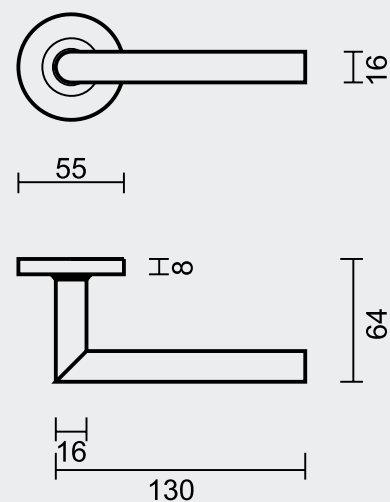

PRO ★ ZERO
PROFESSIONAL QUALITY LABEL

* PRIJZEN EXCL. BTW/PRIX HORS TVA