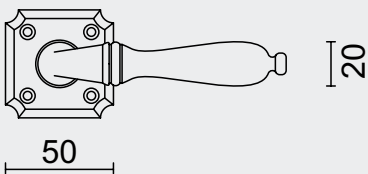

PRO FINISH
100% ITALIAN MANUFACTURE

ART. **1.170.000**
€ 5,98/STUK-PIÈCE*

ART. **1.170.001**
€ 5,98/STUK-PIÈCE*

ART. **1.146.002**
€ 38,00/SET*