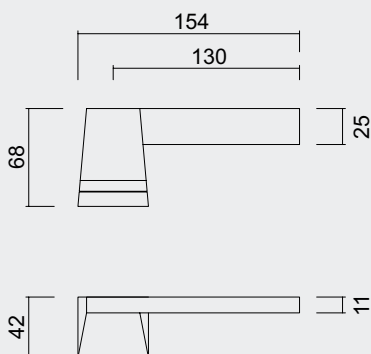

ART. **1.311.000**
€ 7,40/STUK-PIÈCE*

ART. **1.311.001**
€ 7,40/STUK-PIÈCE*

ART. **1.310.002**
€ 37,00/SET*

PRO FINISH
100% ITALIAN MANUFACTURE