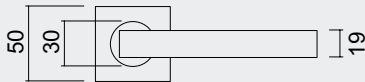

PRO RVS 304
PROFESSIONAL QUALITY LABEL

ART. **1.133.000**
€ 3,60/STUK-PIÈCE*

ART. **1.133.001**
€ 3,60/STUK-PIÈCE*

ART. **1.132.002**
€ 24,00/SET*