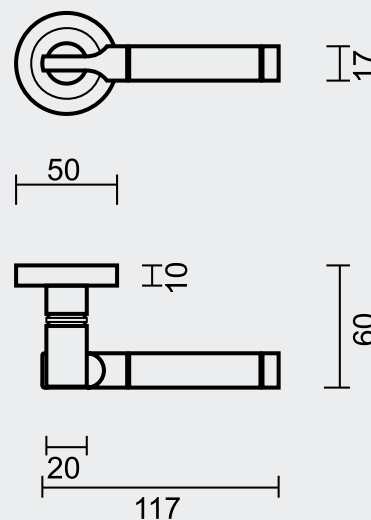

PRO FINISH
100% ITALIAN MANUFACTURE