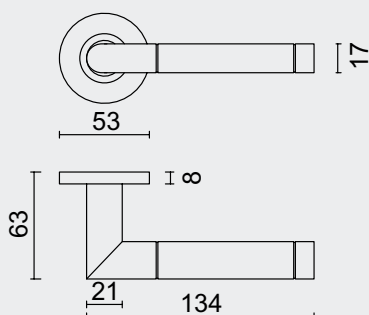

€ 31,48*

DEURKRUK **PRO OVAL I SHAPE INOX PLUS R+WC**

BEQUILLE **PRO OVAL I SHAPE INOX PLUS R+WC**

ART. **6.398.002**
(per paar/par paire)

€ 48,70*

PRO RVS 304
PROFESSIONAL QUALITY LABEL

ART. **1.005.000**
€ 2,98/STUK-PIÈCE*