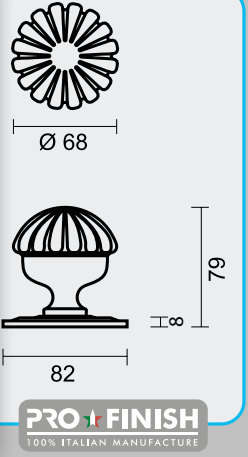

TOP **MANDARIN BRONS**

BOUTON **MANDARIN FUMÉ**

ART. **3.173.060**
(per stuk/par pièce)

TIGE M8

VASTE TOP/BOUTON FIXE

€ 29,98*