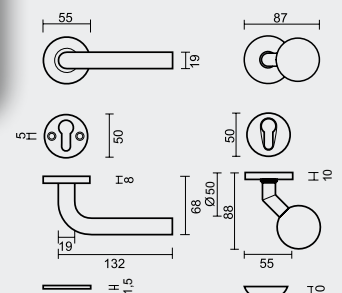

PRO RVS 304
PROFESSIONAL QUALITY LABEL