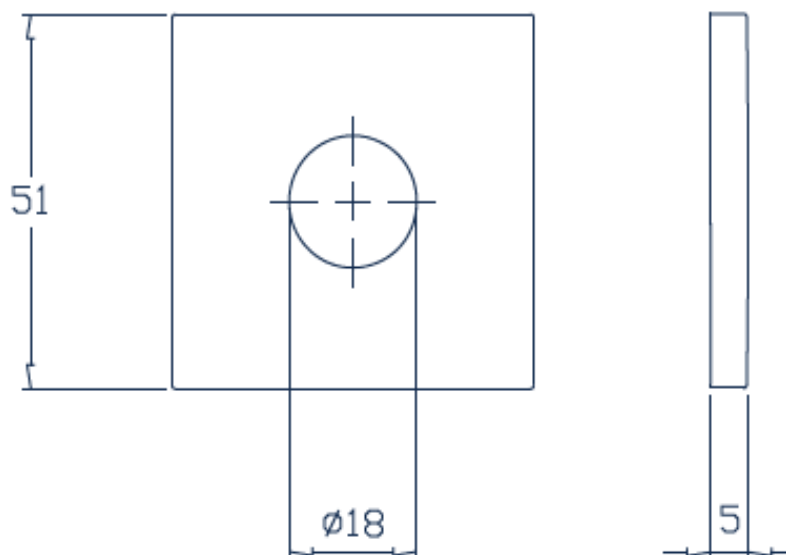

ROSETTA BASSA - SLIM ROSE

Thin is the new low-profile rose system introduced by Frascio, low profile thickness and ready to install without additional modifications on the door.

- Fast and clean to install
- NO additional drilling steps required and therefore NO mess and much less time needed for installation
- 5mm low profile thickness, yet still contains a spring system for years of attractive, trouble-free operation

Prijzen excl. BTW | Prix hors TVA | Preise ohne MwSt. | Prices without VAT