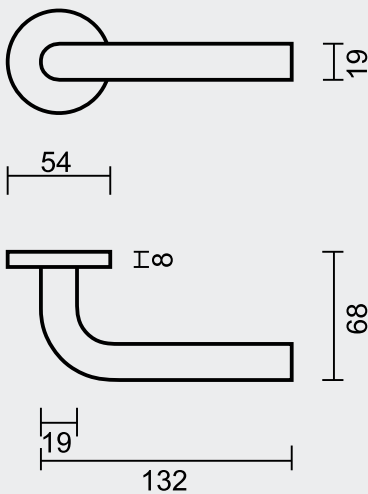

PRO RVS 304
PROFESSIONAL QUALITY LABEL

ART. **1.005.090**
€ 3,80/STUK-PIÈCE*

ART. **1.005.091**
€ 3,80/STUK-PIÈCE*

ART. **1.022.092**
€ 26,40/SET*