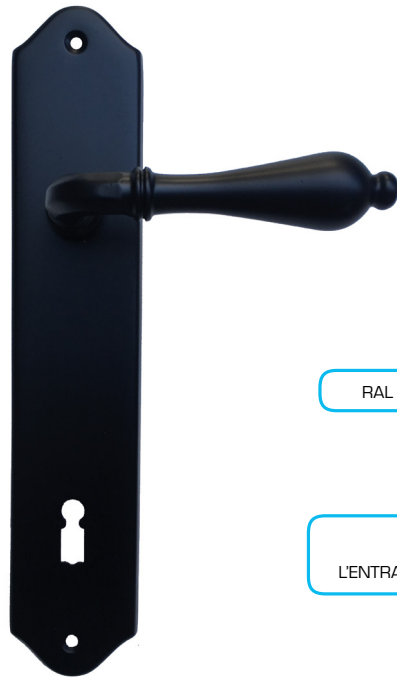

RAL 9005: MATTE AFWERKING / FINITION MATE

ASMAAT VERMELDEN BIJ BESTELLING
L'ENTRAXE À MENTIONNER LORS DE LA COMMANDE

P. 349

P. 306

P. 212

€ 58,08*

- DEURKRUK **PRO LISA ZWART PLAAT**
  (verkrijgbaar op asmaat 110, op bestelling verkrijgbaar op andere asmaten)
- BEQUILLE **PRO LISA NOIR PLAQUE**
  (disponible pour l'entraxe 110, sur commande disponible pour autres entraxes)
- ART. **6.521.090**
  (per paar/par paire)

€ 58,08*

- DEURKRUK **PRO LISA ZWART PLAAT+CYL**
  (op bestelling, leveringstermijn 4 weken)
- BEQUILLE **PRO LISA NOIR PLAQUE+CYL**
  (sur commande, délai 4 semaines)
- ART. **6.521.091**
  (per paar/par paire)

€ 58,08*

- DEURKRUK **PRO LISA ZWART PLAAT+NO KEY**
- BEQUILLE **PRO LISA NOIR PLAQUE+NO KEY**
- ART. **6.521.093**
  (per paar/par paire)