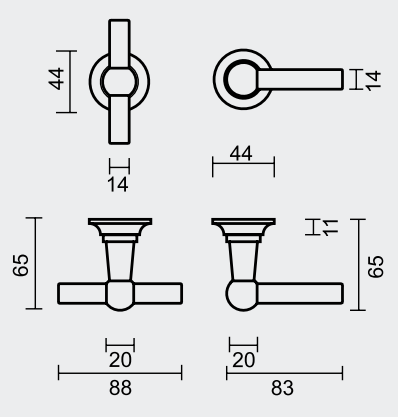

PRO FINISH
100% ITALIAN MANUFACTURE