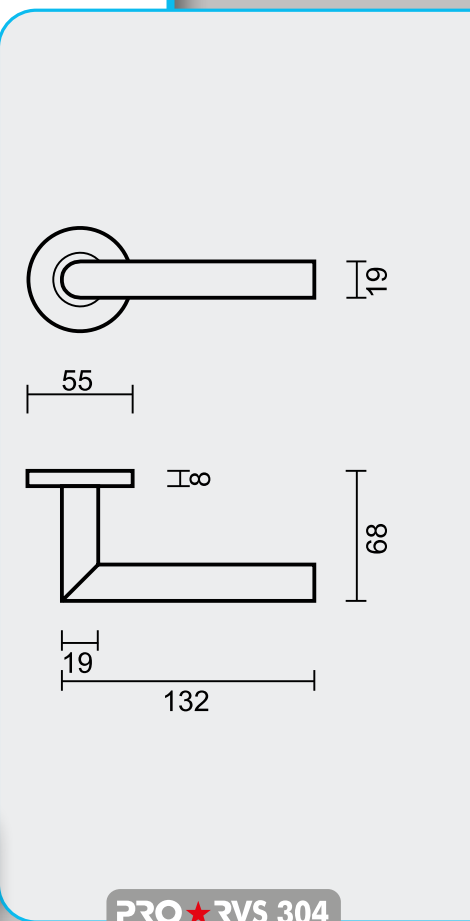

PRO RVS 304
PROFESSIONAL QUALITY LABEL