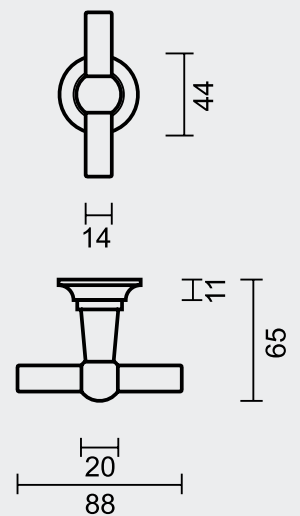

PRO FINISH
100% ITALIAN MANUFACTURE