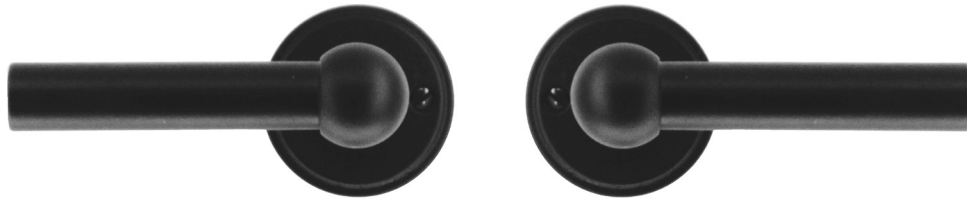

P. 327

P. 267

P. 217

P. 203

P. 173

P. 163

P. 123

RAL 9005: MATTE AFWERKING / FINITION MATE

DEURKRUK **PRO PETANA L+L ZWART R+NO KEY**

BEQUILLE **PRO PETANA L+L NOIR R+NO KEY**

ART. **6.408.093**
(per paar/par paire)

€ 49,98*

DEURKRUK **PRO PETANA L+L ZWART R+E**

BEQUILLE **PRO PETANA L+L NOIR R+E**

ART. **6.408.090**
(per paar/par paire)

€ 52,60*

DEURKRUK **PRO PETANA L+L ZWART R+E CYL**

BEQUILLE **PRO PETANA L+L NOIR R+E CYL**

ART. **6.408.091**
(per paar/par paire)

€ 52,60*

DEURKRUK **PRO PETANA L+L ZWART R+WC**

BEQUILLE **PRO PETANA L+L NOIR R+WC**

ART. **6.408.092**
(per paar/par paire)

€ 84,18*

PRO FINISH
100% ITALIAN MANUFACTURE

ART. **1.138.090**
€ 4,98/STUK-PIÈCE*

ART. **1.138.091**
€ 4,98/STUK-PIÈCE*

ART. **1.136.092**
€ 36,00/SET*