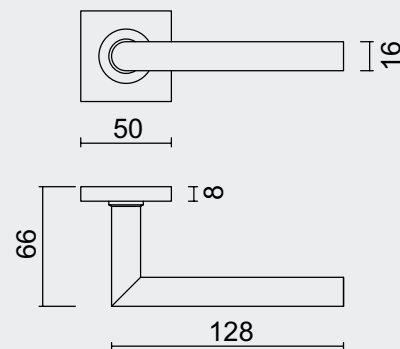

PRO RVS 304
PROFESSIONAL QUALITY LABEL