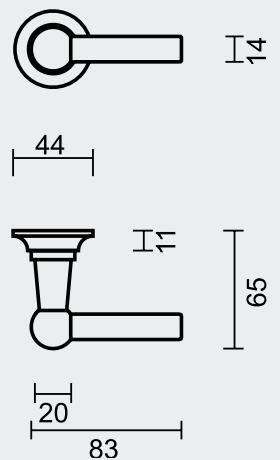

PRO FINISH
100% ITALIAN MANUFACTURE