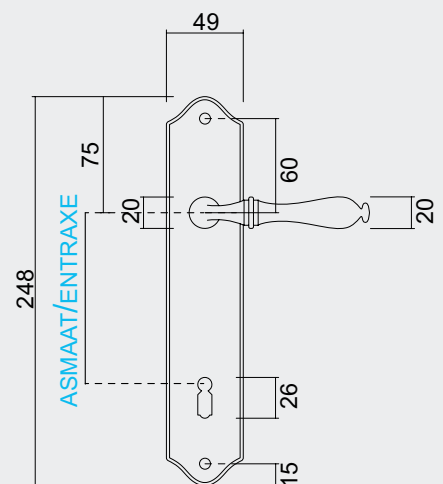

MET WC GARNITUUR VERKRIJGBAAR OP BESTELLING, LEVERTERMIJN 4 WEKEN
SUR COMMANDE DISPONIBLE AVEC GARNITURE DE TOILETTE, DÉLAI 4 SEMAINES

ART. **6.521.092** - €98,08/PAAR-PAIRE*

PRO FINISH
100% ITALIAN MANUFACTURE