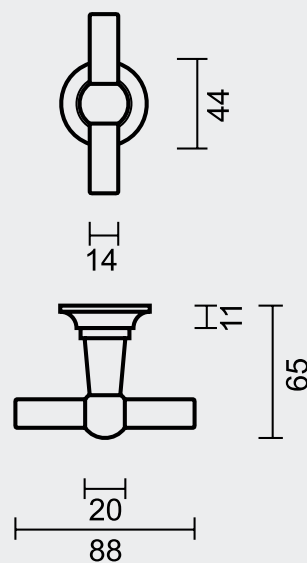

PRO★BLACK
10 YEARS GUARANTEE SUPPORT