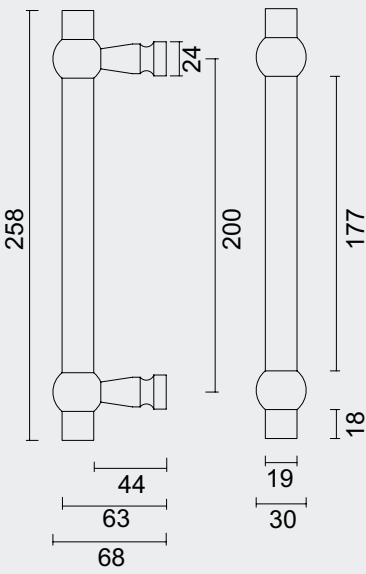

- TREKKER **PETRA 200MM OLD YELLOW BLINDE MONTAGE**
- TIRANT **PETRA 200MM OLD YELLOW MONTAGE AVEUGLE**
- ART. **3.468.313**
  (per stuk/par pièce)

€ 74,20*