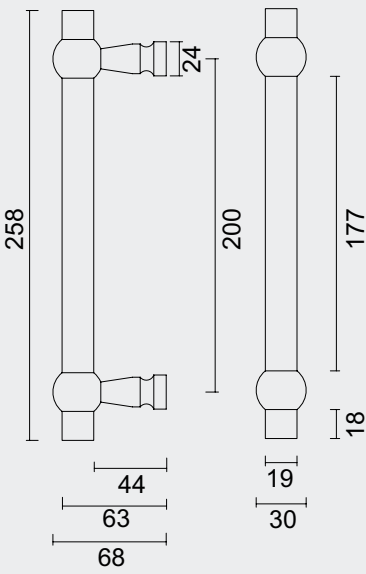

TIGE M10

ART. **3.450.327**  
(per paar/par paire)

€ 275,76\*

**PRO★BLACK**  
10 YEARS' GUARANTEE SUPPORT

CARBON BLACK = ANTRACIET DONKER GRIJS / ANTRACITE GRIS FONCÉ

€ 76,00\*

- TREKKER **PETRA 200MM CARBON BLACK**
- TIRANT **PETRA 200MM CARBON BLACK**
- ART. **3.468.320**  
(per stuk/par pièce)