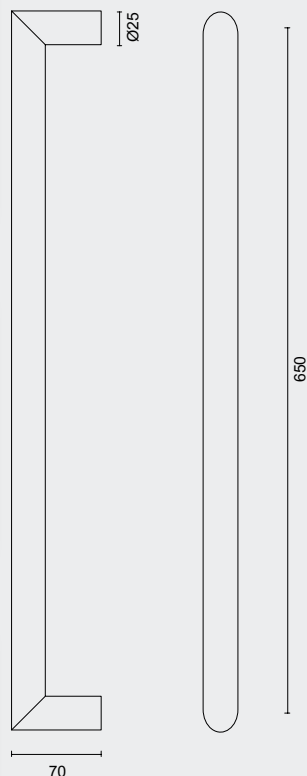

PRO RVS 304
PROFESSIONAL QUALITY LABEL