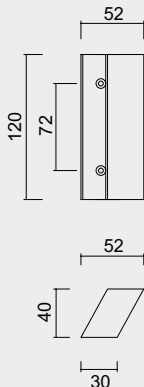

PRO RVS 304
PROFESSIONAL QUALITY LABEL