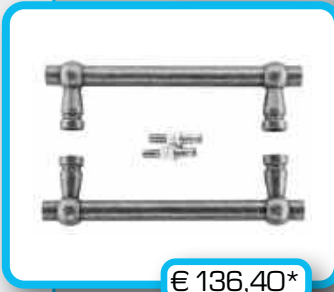

- TREKKER **PETRA 200MM OLD SILVER PAAR VOOR GLAS**
- TIRANT **PETRA 200MM OLD SILVER PAIRE PORTE SECURITÉ**
- ART. **3.468.306**
  (per paar/par paire)

€ 136,40*

Ø 13