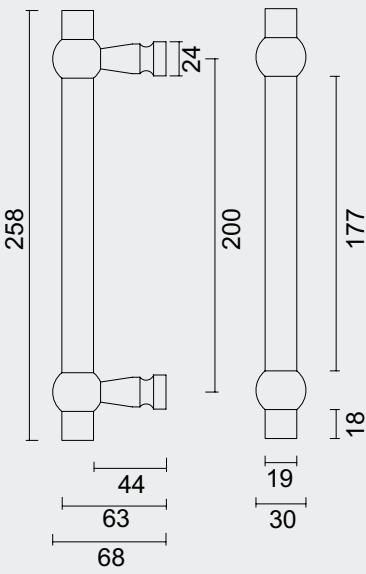

- TREKKER **PETRA 200MM OLD BRASS BLINDE MONTAGE**
- TIRANT **PETRA 200MM OLD BRASS MONTAGE AVEUGLE**
- ART. **3.468.383**
  (per stuk/par pièce)

€ 82,00*