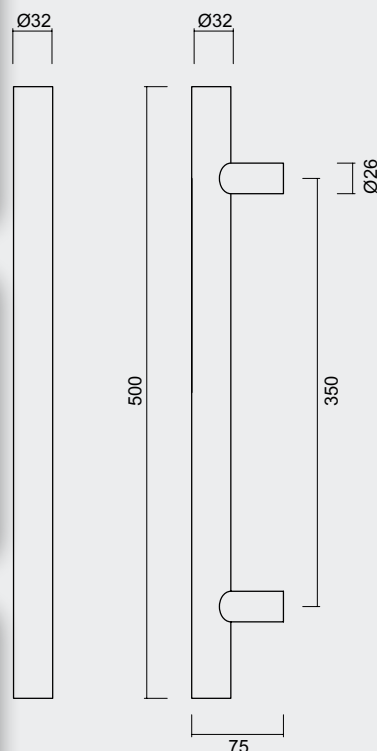

PRO RVS 304
PROFESSIONAL QUALITY LABEL