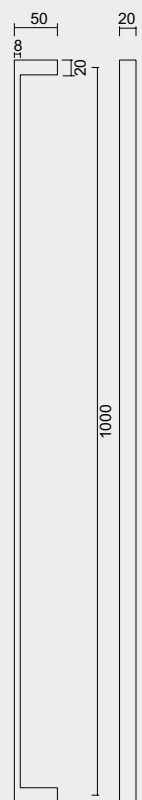

PRO RVS 304
PROFESSIONAL QUALITY LABEL