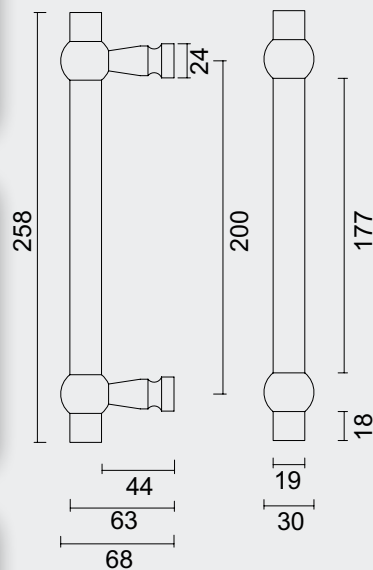

€ 68,20*

RAL 9016 - GLANZENDE AFWERKING / FINITION BRILLANTE

TREKKER **PETRA 200MM WIT**
TIRANT **PETRA 200MM BLANC**

ART. **3.468.100**
(per stuk/par pièce)

TREKKER **PETRA 200MM WIT BLINDE MONTAGE**
TIRANT **PETRA 200MM BLANC MONTAGE AVEUGLE**

ART. **3.468.103**
(per stuk/par pièce)

€ 74,20*

TREKKER **PETRA 200MM WIT PAAR VOOR GLAS**
TIRANT **PETRA 200MM BLANC PAIRE PORTE SECURITÉ**

Ø 13

ART. **3.468.106**
(per paar/par paire)

€ 136,40*

TREKKER **PETRA 200MM WIT PAAR DEURDIKTE > 3CM**
TIRANT **PETRA 200MM BLANC PAIRE PORTE EPAIS > 3CM**

TIGE M10

ART. **3.468.107**
(per paar/par paire)

€ 138,40*