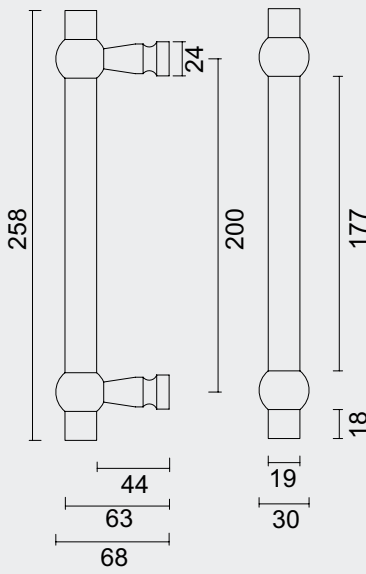

TIGE M10

ART. **3.450.307**  
(per paar/par paire)

€ 221,20\*

**PRO FINISH**  
100% ITALIAN MANUFACTURE

€ 68,20\*

- TREKKER **PETRA 200MM OLD SILVER**
- TIRANT **PETRA 200MM OLD SILVER**
- ART. **3.468.300**  
(per stuk/par pièce)