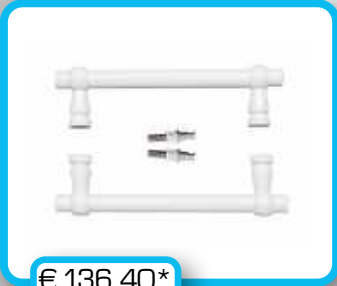

€ 136,40*

TREKKER **PETRA 200MM WIT PAAR DEURDIKTE > 3CM**
TIRANT **PETRA 200MM BLANC PAIRE PORTE EPAIS > 3CM**

TIGE M10

ART. **3.468.107**
(per paar/par paire)