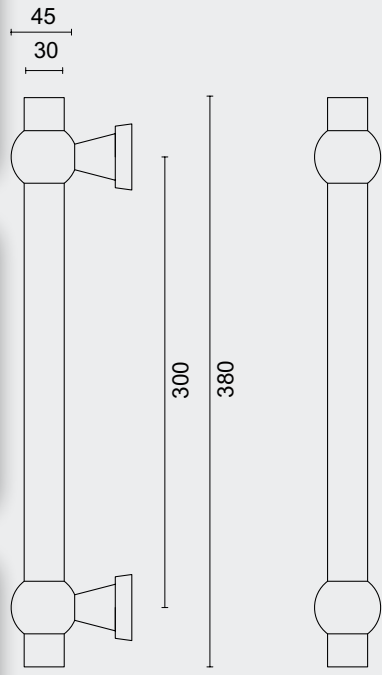

TREKKER **PETRA ROYAL OLD YELLOW BLINDE MONTAGE**

TIRANT **PETRA ROYAL OLD YELLOW MONTAGE AVEUGLE**

ART. **3.450.313**
(per stuk/par pièce)

€ 111,60*