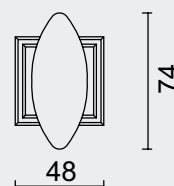

PRO ART
HANDMADE IN FRANCE