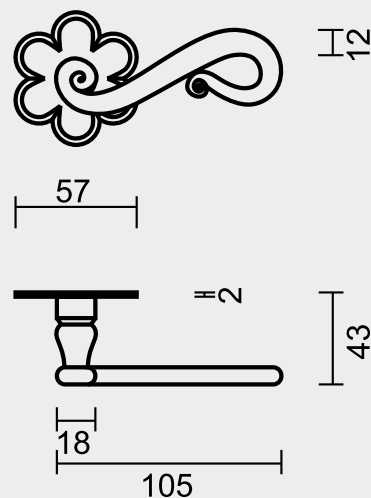

€ 93,10*

ART. **1.075.082**
€ 36,00/SET*

ART. **1.046.081**
€ 5,40/STUK-PIÈCE*

ART. **1.046.080**
€ 5,40/STUK-PIÈCE*

P. 372

PRO ART
HANDMADE IN FRANCE

3
YEARS
GUARANTY

DEURKRUK **PRO ELEGANCE IJZER BLOEM R+NO KEY**