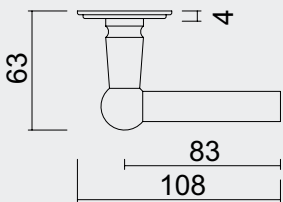

€ 52,60*

DEURKRUK **PRO PETANA L+L OLD SILVER R+WC**

BEQUILLE **PRO PETANA L+L OLD SILVER R+WC**

ART. **6.408.302**
(per paar/par paire)

€ 86,08*

PRO FINISH
100% ITALIAN MANUFACTURE

ART. **1.138.300**
€ 5,60/STUK-PIÈCE*