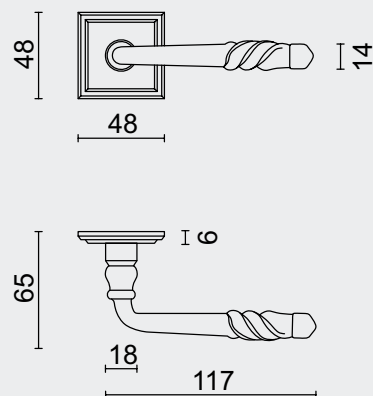

PRO ART
HANDMADE IN FRANCE