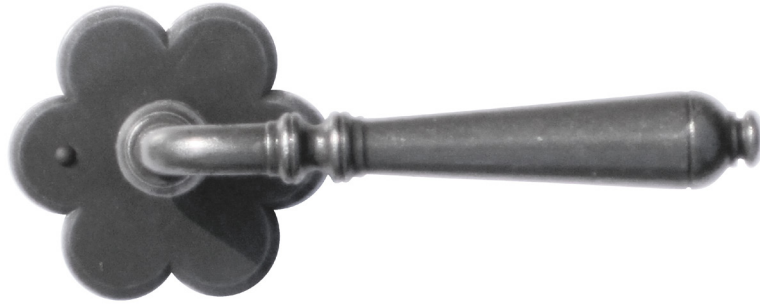

€ 93,10*

ART. **1.075.082**
€ 36,00/SET*

ART. **1.046.081**
€ 5,40/STUK-PIÈCE*

ART. **1.046.080**
€ 5,40/STUK-PIÈCE*

P. 372

PRO ART
HANDMADE IN FRANCE

3
YEARS
GUARANTY

DEURKRUK **PRO ELEGANCE IJZER BLOEM R+NO KEY**