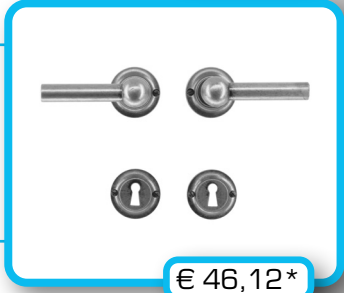

€ 46,12*

DEURKRUUK **PRO PETRA NM L+L OLD SILVER R+E CYL**

BEQUILLE **PRO PETRA NM L+L OLD SILVER R+E CYL**

ART. **6.435.301**
(per paar/par paire)