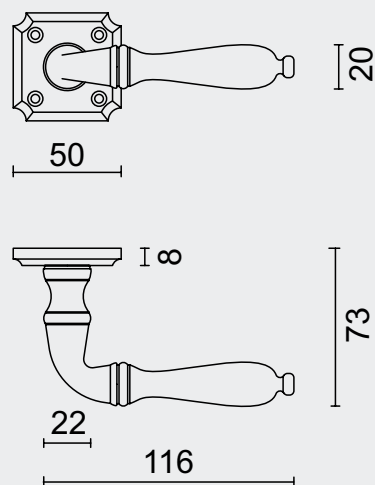

- DEURKRUK **PRO LISA OLD SILVER R+NO KEY**
- BEQUILLE **PRO LISA OLD SILVER R+NO KEY**
- ART. **6.393.303**
  (per paar/par paire)

€ 55,10*

- DEURKRUK **PRO LISA OLD SILVER R+E**
- BEQUILLE **PRO LISA OLD SILVER R+E**
- ART. **6.393.300**
  (per paar/par paire)

€ 58,00*

- DEURKRUK **PRO LISA OLD SILVER R+E CYL**
- BEQUILLE **PRO LISA OLD SILVER R+E CYL**
- ART. **6.393.301**
  (per paar/par paire)

€ 58,00*

- DEURKRUK **PRO LISA OLD SILVER R+WC**
- BEQUILLE **PRO LISA OLD SILVER R+WC**
- ART. **6.393.302**
  (per paar/par paire)

€ 93,10*

ART. **1.146.302**
€ 40,00/SET*

ART. **1.170.301**
€ 6,20/STUK-PIÈCE*

ART. **1.170.300**
€ 6,20/STUK-PIÈCE*