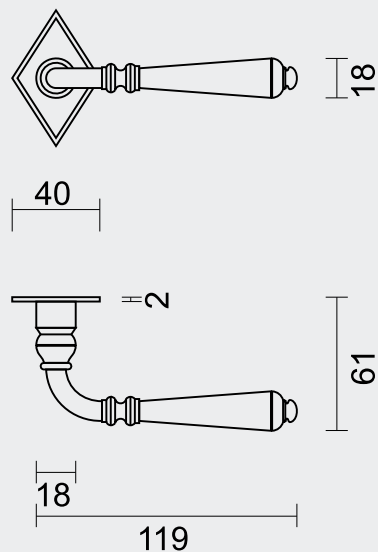

PRO ART
HANDMADE IN FRANCE