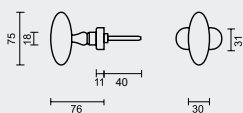

TIGE = 7MM
ASMAAT BOORGATEN = 43MM

PRO ART
HANDMADE IN FRANCE