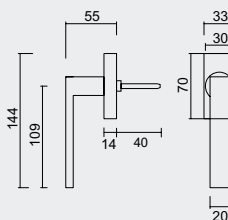

TIGE = 7MM
ASMAAT BOORGATEN = 43MM

PRO RVS 304
PROFESSIONAL QUALITY LABEL