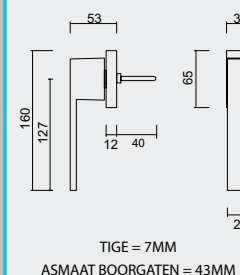

PRO FINISH
100% ITALIAN MANUFACTURE

RAL 9005 - MATTE AFWERKING / FINITION MATE