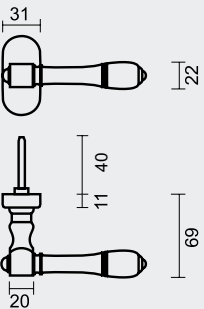

TIGE = 7MM
ASMAAT BOORGATEN = 43MM

PRO FINISH
100% ITALIAN MANUFACTURE