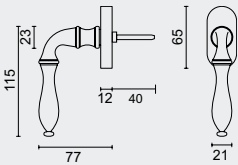

€ 32,98*

TIGE = 7MM
ASMAAT BOORGATEN = 43MM

PRO FINISH
100% ITALIAN MANUFACTURE

€ 32,98*

RAAMKROUK **PETRA NM L DK OLD SILVER**

CREMONE **PETRA NM L OB OLD SILVER**

ART. **2.038.300**

TIGE = 7MM
ASMAAT BOORGATEN = 43MM