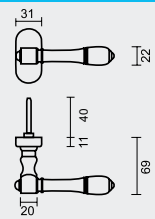

TIGE = 7MM
ASMAAT BOORGATEN = 43MM

PRO FINISH
100% ITALIAN MANUFACTURE

€ 32,80*

RAAMKRUK **RUBENS DK INOX LOOK**

CREMONE **RUBENS OB INOX LOOK**

ART. **2.270.000**