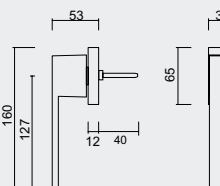

TIGE = 7MM
ASMAAT BOORGATEN = 43MM

PRO FINISH
100% ITALIAN MANUFACTURE