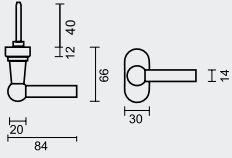

TIGE = 7MM
ASMAAT BOORGATEN = 43MM

PRO FINISH
100% ITALIAN MANUFACTURE