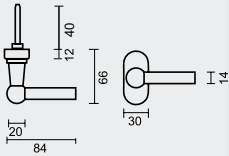

€ 29,98*

TIGE = 7MM
ASMAAT BOORGATEN = 43MM

PRO FINISH
100% ITALIAN MANUFACTURE

€ 31,90*

RAAMKROK **OLINA DK OLD YELLOW**

CREMONE **OLINA OB OLD YELLOW**

ART. **2.282.310**

TIGE = 7MM
ASMAAT BOORGATEN = 43MM