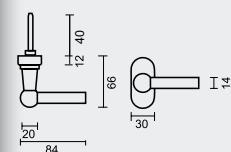

TIGE = 7MM
ASMAAT BOORGATEN = 43MM

PRO FINISH
100% ITALIAN MANUFACTURE