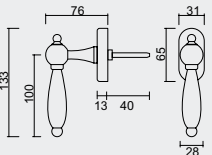

PRO ART
HANDMADE IN FRANCE

€ 72,00*

RAAMKROUK **CARRE DK ROEST**

CREMONE **CARRE OB ROUILLE**

ART. **2.305.070**

TIGE = 7MM
ASMAAT BOORGATEN = 43MM

PRO ART
HANDMADE IN FRANCE

€ 53,80*