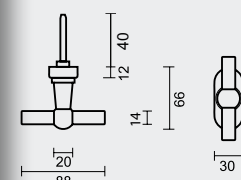

TIGE = 7MM
ASMAAT BOORGATEN = 43MM

PRO FINISH
100% ITALIAN MANUFACTURE

€ 32,98*