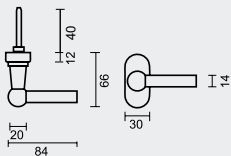

TIGE = 7MM
ASMAAT BOORGATEN = 43MM

PRO★BLACK
10 YEARS' GUARANTEE SUPPORT