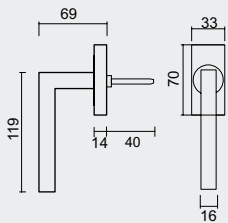

TIGE = 7MM
ASMAAT BOORGATEN = 43MM

PRO RVS 304
PROFESSIONAL QUALITY LABEL