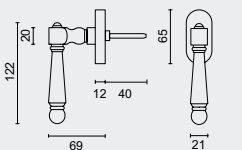

TIGE = 7MM
ASMAAT BOORGATEN = 43MM

PRO FINISH
100% ITALIAN MANUFACTURE