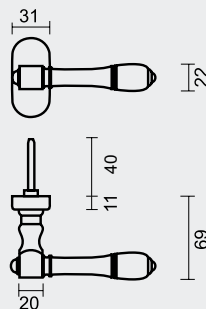

TIGE = 7MM
ASMAAT BOORGATEN = 43MM

PRO FINISH
100% ITALIAN MANUFACTURE

€ 29,98*