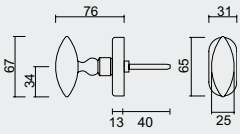

CARBON BLACK = ANTRACIET DONKER GRIJS /
ANTRACITE GRIS FONCÉ

TIGE = 7MM
ASMAAT BOORGATEN = 43MM

PRO★BLACK
10 YEARS' GUARANTEE SUPPORT