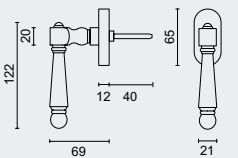

PRO FINISH
100% ITALIAN MANUFACTURE

€ 37,80*

RAAMKROUK **LISA DK OLD SILVER**

CREMONE **LISA OB OLD SILVER**

ART. **2.269.300**

TIGE = 7MM
ASMAAT BOORGATEN = 43MM

PRO FINISH
100% ITALIAN MANUFACTURE

€ 37,80*