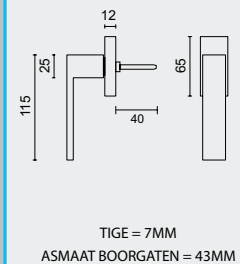

PRO FINISH
100% ITALIAN MANUFACTURE

RAL 9005 - MATTE AFWERKING / FINITION MATE