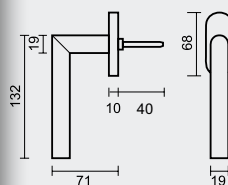

€ 29,98*

RAAMKROUK **I SHAPE 19MM DK ZWART**

CREMONE **I SHAPE 19MM OB NOIR**

ART. **2.029.090**

MATTE AFWERKING / FINITION MATE

TIGE = 7MM
ASMAAT BOORGATEN = 43MM

PRO RVS 304
PROFESSIONAL QUALITY LABEL

€ 19,90*