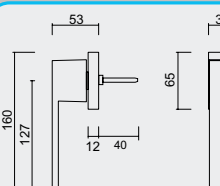

TIGE = 7MM
ASMAAT BOORGATEN = 43MM

PRO FINISH
100% ITALIAN MANUFACTURE