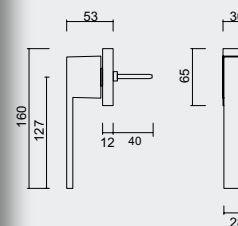

TIGE = 7MM
ASMAAT BOORGATEN = 43MM

PRO★BLACK
10 YEARS' GUARANTEE SUPPORT

€ 54,00*