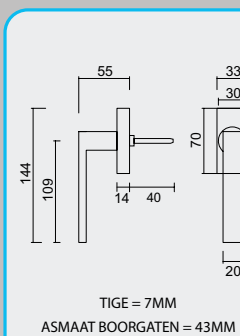

PRO RVS 304
PROFESSIONAL QUALITY LABEL

MATTE AFWERKING / FINITION MATE

€ 29,98*

RAAMKRUK **KUBIC SHAPE 16MM DK ZWART**

CREMONE **KUBIC SHAPE 16MM OB NOIR**

ART. **2.286.090**

PRO RVS 304
PROFESSIONAL QUALITY LABEL