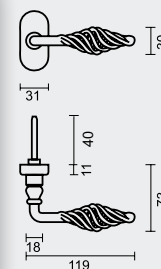

TIGE = 7MM
ASMAAT BOORGATEN = 43MM

PRO ART
HANDMADE IN FRANCE

€ 59,80*

RAAMKRUK **ELEGEANCE DK ROEST**

CREMONE **ELEGEANCE OB ROUILLE**

ART. **2.273.070**