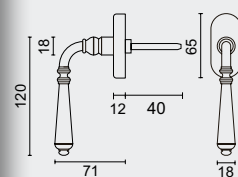

TIGE = 7MM
ASMAAT BOORGATEN = 43MM

PRO ART
HANDMADE IN FRANCE

€ 39,80*