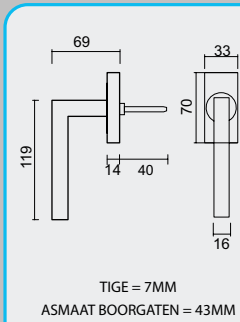

€ 29,98*

RAAMKROUK **I SHAPE 19MM DK ZWART**

CREMONE **I SHAPE 19MM OB NOIR**

ART. **2.029.090**

MATTE AFWERKING / FINITION MATE

TIGE = 7MM
ASMAAT BOORGATEN = 43MM

PRO RVS 304
PROFESSIONAL QUALITY LABEL

€ 19,90*