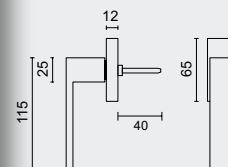

TIGE = 7MM
ASMAAT BOORGATEN = 43MM

PRO★BLACK
10 YEARS' GUARANTEE SUPPORT

€ 79,80*

RAAMKRUK **X-TREME DK CARBON BLACK**

CREMONE **X-TREME OB CARBON BLACK**

ART. **2.285.320**

CARBON BLACK = ANTRACIET DONKER GRIJS /
ANTRACITE GRIS FONCÉ