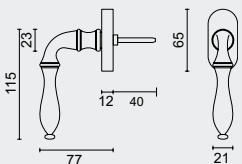

PRO FINISH
100% ITALIAN MANUFACTURE

€ 32,98*

RAAMKROK **PETRA NM L DK OLD YELLOW**

CREMONE **PETRA NM L OB OLD YELLOW**

ART. **2.038.310**

TIGE = 7MM
ASMAAT BOORGATEN = 43MM

PRO FINISH
100% ITALIAN MANUFACTURE