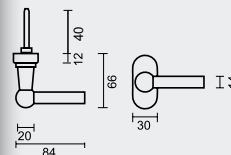

TIGE = 7MM
ASMAAT BOORGATEN = 43MM

PRO FINISH
100% ITALIAN MANUFACTURE

€ 29,98*

RAAMKRUUK **OLIVE NM DK KOPER**

CREMONE **OLIVE NM OB LAITON**

ART. **2.034.040**

TIGE = 7MM
ASMAAT BOORGATEN = 43MM

PRO FINISH
100% ITALIAN MANUFACTURE