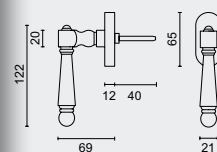

TIGE = 7MM
ASMAAT BOORGATEN = 43MM

PRO FINISH
100% ITALIAN MANUFACTURE

€ 37,80*