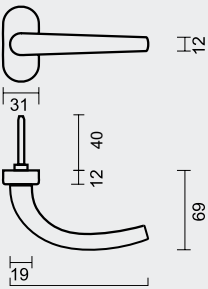

PRO FINISH
100% ITALIAN MANUFACTURE

€ 29,98*

RAAMKROK **OLIVE NM DK BRONS**

CREMONE **OLIVE NM OB FUMÉ**

ART. **2.034.060**

TIGE = 7MM
ASMAAT BOORGATEN = 43MM

PRO FINISH
100% ITALIAN MANUFACTURE

€ 29,98*