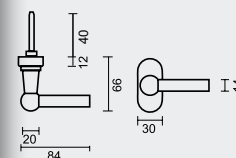

TIGE = 7MM
ASMAAT BOORGATEN = 43MM

PRO FINISH
100% ITALIAN MANUFACTURE

€ 29,98*

RAAMKROUK **I SHAPE 19MM DK ZWART**

CREMONE **I SHAPE 19MM OB NOIR**

ART. **2.029.090**

MATTE AFWERKING / FINITION MATE