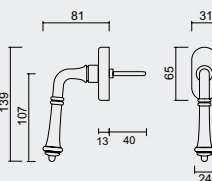

TIGE = 7MM
ASMAAT BOORGATEN = 43MM

PRO ART
HANDMADE IN FRANCE