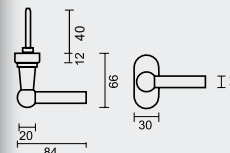

RAAMKRUK **PETRA NM L DK OLD BRASS**

CREMONE **PETRA NM L OB OLD BRASS**

ART. **2.038.380**

BIJ GEBRUIK IS DE AFWERKING ONDERHEVIG
AAN KLEURVERANDERING / LORSQU'IL
EST UTILISÉ, LA FINITION PEUT AVOIR UN
CHANGEMENT DE COULEUR LOCAL

TIGE = 7MM
ASMAAT BOORGATEN = 43MM

PRO FINISH
100% ITALIAN MANUFACTURE

€ 36,00*

RAAMKRUK **PETRA NM T DK ROSA**

CREMONE **PETRA NM T OB ROSA**

ART. **2.039.360**