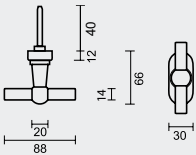

TIGE = 7MM
ASMAAT BOORGATEN = 43MM

PRO★BLACK
10 YEARS' GUARANTEE SUPPORT