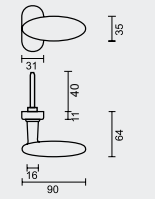

TIGE = 7MM
ASMAAT BOORGATEN = 43MM

PRO FINISH
100% ITALIAN MANUFACTURE

€ 32,98*

RAAMKRUK **PETRA NM L DK INOX LOOK**

CREMONE **PETRA NM L OB INOX LOOK**

ART. **2.038.000**