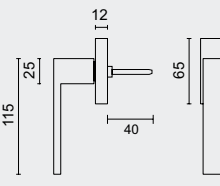

PRO RVS 304
PROFESSIONAL QUALITY LABEL

€ 29,98*

RAAMKRUK **COSMIC DK INOX PLUS**

CREMONE **COSMIC OB INOX PLUS**

ART. **2.287.000**

TIGE = 7MM
ASMAAT BOORGATEN = 43MM

PRO FINISH
100% ITALIAN MANUFACTURE

€ 59,80*