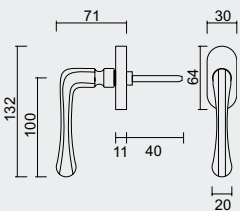

TIGE = 7MM
ASMAAT BOORGATEN = 43MM

PRO★BLACK
10 YEARS' GUARANTEE SUPPORT