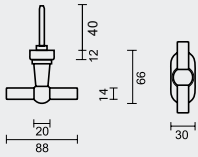

TIGE = 7MM
ASMAAT BOORGATEN = 43MM

PRO ART
HANDMADE IN FRANCE