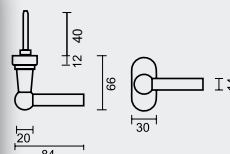

TIGE = 7MM
ASMAAT BOORGATEN = 43MM

PRO FINISH
100% ITALIAN MANUFACTURE

€ 36,00*

RAAMKRUK **KUBIC SHAPE 16MM DK MAT KOPER**

CREMONE **KUBIC SHAPE 16MM OB LAITON MAT**

ART. **2.286.050**