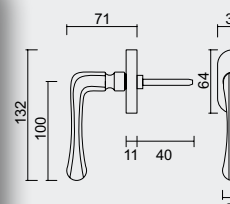

TIGE = 7MM
ASMAAT BOORGATEN = 43MM

PRO FINISH
100% ITALIAN MANUFACTURE

€ 33,80*