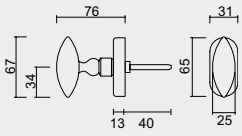

TIGE = 7MM
ASMAAT BOORGATEN = 43MM

PRO FINISH
100% ITALIAN MANUFACTURE