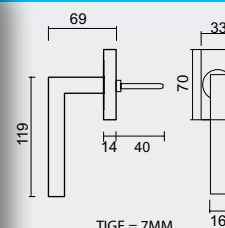

TIGE = 7MM
ASMAAT BOORGATEN = 43MM

PRO RVS 304
PROFESSIONAL QUALITY LABEL

€ 29,98*

RAAMKRUK **COSMIC DK MAT KOPER**

CREMONE **COSMIC OB LATOIN MAT**

ART. **2.287.050**