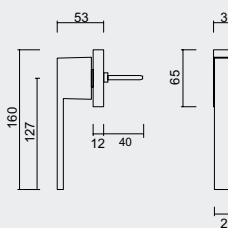

TIGE = 7MM
ASMAAT BOORGATEN = 43MM

PRO FINISH
100% ITALIAN MANUFACTURE