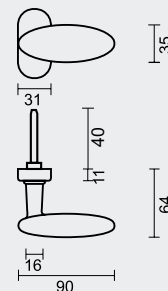

TIGE = 7MM
ASMAAT BOORGATEN = 43MM

PRO FINISH
100% ITALIAN MANUFACTURE

€ 29,98*

RAAMKRUUK **OLIVE NM DK KOPER**

CREMONE **OLIVE NM OB LAITON**

ART. **2.034.040**

TIGE = 7MM
ASMAAT BOORGATEN = 43MM

PRO FINISH
100% ITALIAN MANUFACTURE