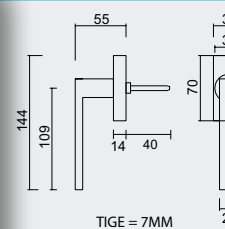

TIGE = 7MM
ASMAAT BOORGATEN = 43MM

PRO RVS 304
PROFESSIONAL QUALITY LABEL

€ 29,98*