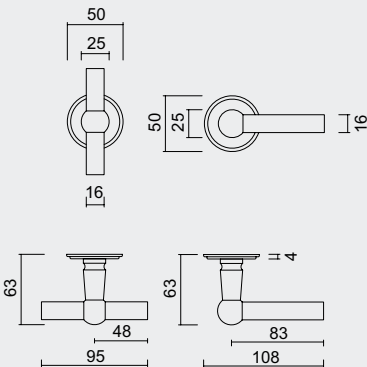

ART. **1.138.360**
€ 7,60/STUK-PIÈCE*

ART. **1.138.361**
€ 7,60/STUK-PIÈCE*

ART. **1.136.362**
€ 42,00/SET*

PRO FINISH
100% ITALIAN MANUFACTURE