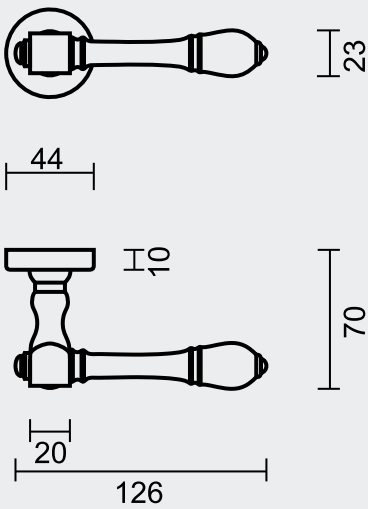

PRO FINISH
100% ITALIAN MANUFACTURE

ART. **1.317.040**
€ 4,40/STUK-PIÈCE*

ART. **1.317.041**
€ 4,40/STUK-PIÈCE*

ART. **1.303.042**
€ 27,80/SET*