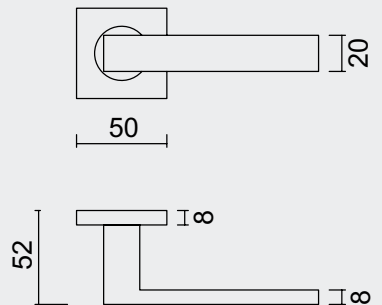

PRO RVS 304
PROFESSIONAL QUALITY LABEL