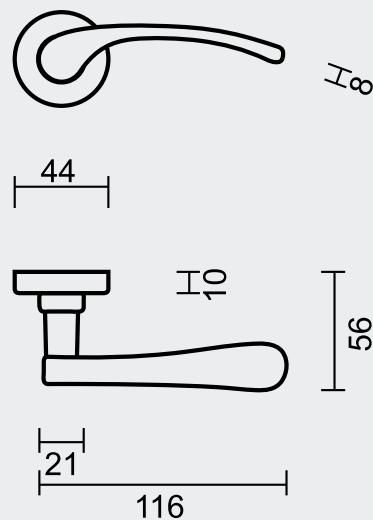

PRO FINISH
100% ITALIAN MANUFACTURE