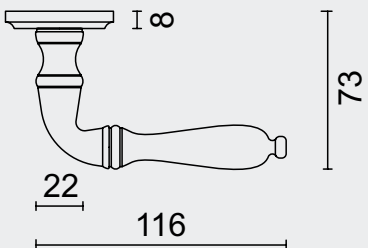

PRO FINISH
100% ITALIAN MANUFACTURE

ART. **1.170.310**
€ 6,20/STUK-PIÈCE*

ART. **1.170.311**
€ 6,20/STUK-PIÈCE*

ART. **1.146.312**
€ 36,00/SET*