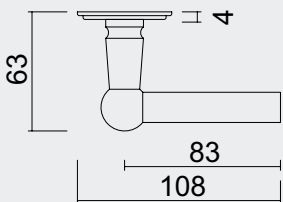

PRO FINISH
100% ITALIAN MANUFACTURE

ART. **1.138.310**
€ 5,20/STUK-PIÈCE*

ART. **1.138.311**
€ 5,20/STUK-PIÈCE*

ART. **1.136.312**
€ 34,00/SET*