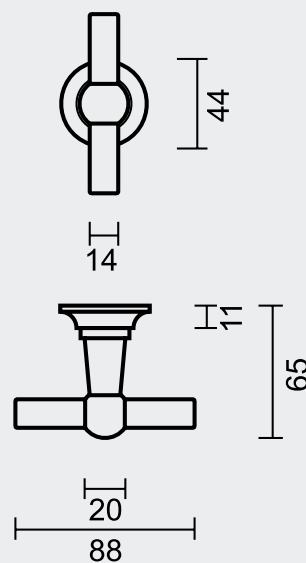

PRO FINISH
100% ITALIAN MANUFACTURE