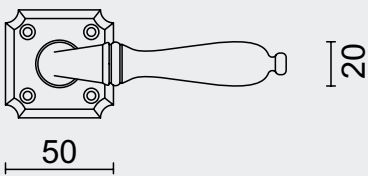

PRO FINISH
100% ITALIAN MANUFACTURE

ART. **1.170.310**
€ 6,20/STUK-PIÈCE*

ART. **1.170.311**
€ 6,20/STUK-PIÈCE*

ART. **1.146.312**
€ 36,00/SET*