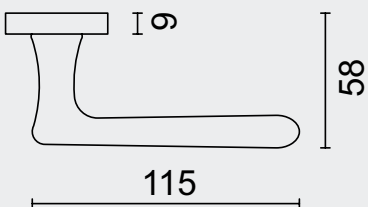

PRO FINISH
100% ITALIAN MANUFACTURE

ART. **1.317.050**
€ 4,40/STUK-PIÈCE*

ART. **1.317.051**
€ 4,40/STUK-PIÈCE*

ART. **1.303.052**
€ 27,80/SET*