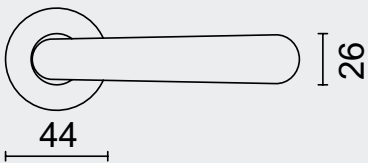

PRO FINISH
100% ITALIAN MANUFACTURE

ART. **1.317.050**
€ 4,40/STUK-PIÈCE*

ART. **1.317.051**
€ 4,40/STUK-PIÈCE*

ART. **1.303.052**
€ 27,80/SET*