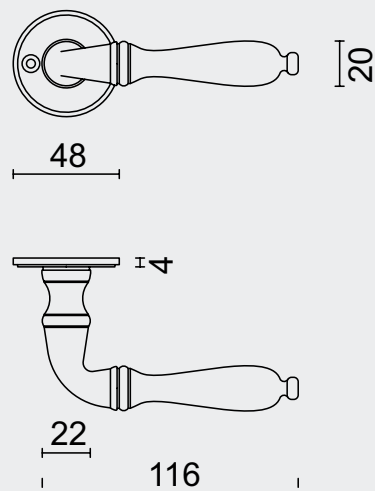

€ 109,82*

ART. **1.145.362**
€ 42,00/SET*

ART. **1.162.361**
€ 7,60/STUK-PIÈCE*

ART. **1.162.360**
€ 7,60/STUK-PIÈCE*

PRO FINISH
100% ITALIAN MANUFACTURE

3
YEARS
GUARANTY

P. 327

P. 243