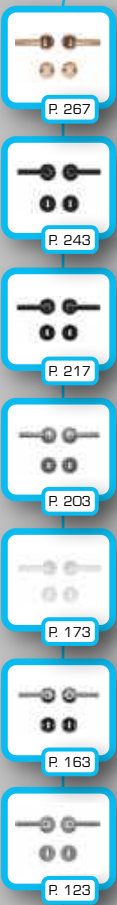

DEURKRUK **PRO PETANA L+L OLD YELLOW R+NO KEY**

BEQUILLE **PRO PETANA L+L OLD YELLOW R+NO KEY**

ART. **6.408.313**
(per paar/par paire)

€ 49,40*

DEURKRUK **PRO PETANA L+L OLD YELLOW R+E**

BEQUILLE **PRO PETANA L+L OLD YELLOW R+E**

ART. **6.408.310**
(per paar/par paire)

€ 52,00*

DEURKRUK **PRO PETANA L+L OLD YELLOW R+E CYL**

BEQUILLE **PRO PETANA L+L OLD YELLOW R+E CYL**

ART. **6.408.311**
(per paar/par paire)

€ 52,00*

DEURKRUK **PRO PETANA L+L OLD YELLOW R+WC**

BEQUILLE **PRO PETANA L+L OLD YELLOW R+WC**

ART. **6.408.312**
(per paar/par paire)

€ 81,70*

PRO FINISH
100% ITALIAN MANUFACTURE

ART. **1.138.310**
€ 5,20/STUK-PIÈCE*

ART. **1.138.311**
€ 5,20/STUK-PIÈCE*

ART. **1.136.312**
€ 34,00/SET*