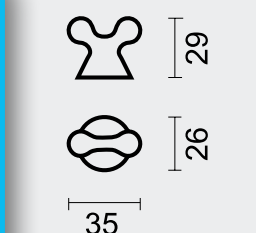

ART. 2.117.000

**PRO FINISH**  
100% ITALIAN MANUFACTURE

€ 9,98\*

KASTTREKKER **BEEN TOP INOX LOOK**

TIRANT DE MEUBLE **BOUTON OSSE INOX LOOK**

ART. 2.118.000

**PRO FINISH**  
100% ITALIAN MANUFACTURE

€ 8,98\*