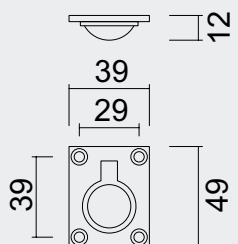

PRO RVS 304
PROFESSIONAL QUALITY LABEL