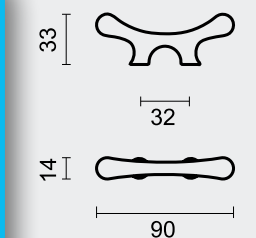

PRO FINISH
100% ITALIAN MANUFACTURE

€ 9,98*

KASTTREKKER **BEEN TOP INOX LOOK**

TIRANT DE MEUBLE **BOUTON OSSE INOX LOOK**

ART. 2.118.000