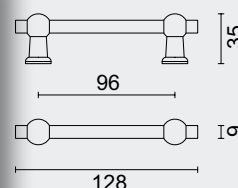

€ 7,98\*

**PRO FINISH**  
100% ITALIAN MANUFACTURE

KASTTREKKER **PETRA 96MM ZWART**

TIRANT DE MEUBLE **PETRA 96MM NOIR**

ART. **2.263.090**

RAL 9005 - MATTE AFWERKING / FINITION MAT

€ 19,98\*

**PRO FINISH**  
100% ITALIAN MANUFACTURE