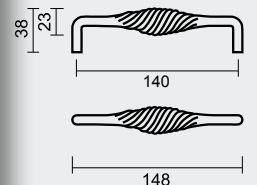

PRO ART
HANDMADE IN FRANCE