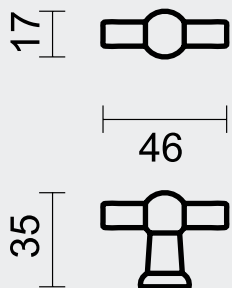

PRO ART
HANDMADE IN FRANCE