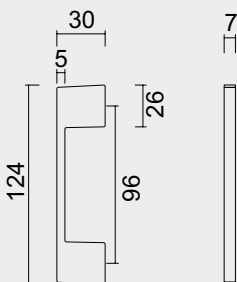

PRO FINISH
100% ITALIAN MANUFACTURE