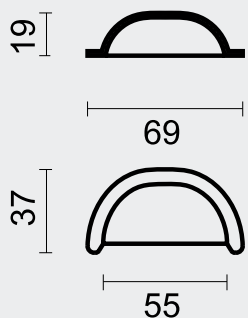

€ 20,40\*

**PRO FINISH**  
100% ITALIAN MANUFACTURE

KASTTREKKER  
**BEUGEL OLD YELLOW**

TIRANT DE MEUBLE  
**ETRIER OLD YELLOW**

ART. **2.134.310**

**PRO FINISH**  
100% ITALIAN MANUFACTURE

€ 8,98\*

KASTTREKKER  
**SCHHELP MODERN OLD YELLOW**