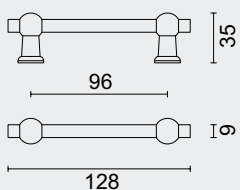

PRO ART
HANDMADE IN FRANCE