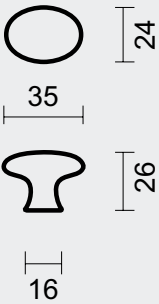

PRO FINISH
100% ITALIAN MANUFACTURE

OMSCHRIJVING - DESCRIPTION		ART.	PRIJS / PRIX		
KASTTREKKER BOL 725 WIT	A (mm)				
	18	2.121.100	€ 6,02*		
TIRANT DE MEUBLE BOULE 725 BLANC	22	2.122.100	€ 6,89*		
	26	2.123.100	€ 7,37*		
	30	2.124.100	€ 8,21*		

GLANZENDE AFWERKING / FINITION BRILLANTE