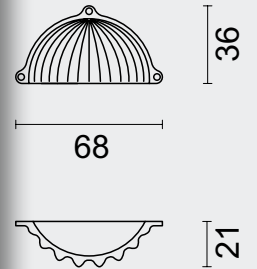

PRO FINISH
100% ITALIAN MANUFACTURE

€ 9,98*

KASTTREKKER
X-TREME CHROME

TIRANT DE MEUBLE
X-TREME CHROME

ART. **2.288.350**