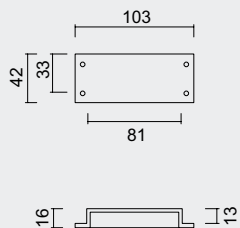

PRO RVS 304
PROFESSIONAL QUALITY LABEL