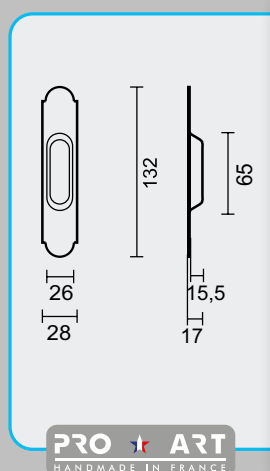

PRO ART
HANDMADE IN FRANCE