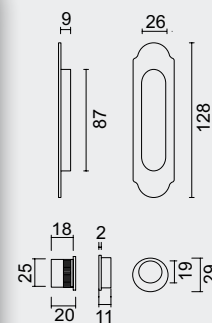

PRO FINISH
100% ITALIAN MANUFACTURE

INKAPSCHELP **HDD** **HALVE MAAN**
MASSIEF OLD SILVER PER STUK

COQUILLE A ENCASTRER **HDD**
DEMI LUNE MASSIF OLD SILVER LA PIÈCE

A = 40MM: € 76,00* = ART. **3.120.300**

A = 43MM: € 78,00* = ART. **3.921.300**

(per stuk/la pièce)