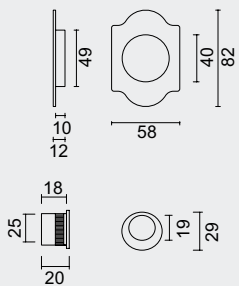

PRO FINISH
100% ITALIAN MANUFACTURE