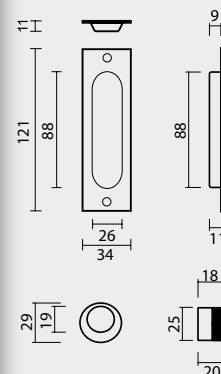

INKAPSCHELP **FRA**
OVAAL CARRE WIT PER SET

COQUILLE A ENCASTRER **FRA**
OVALE CARREE BLANC LE SET

ART. **3.469.100**

(per set/le set)

RAL 9016 GLANZENDE AFWERKING/
FINITION BRILLANTE

PRO FINISH
100% ITALIAN MANUFACTURE

€ 31,90*