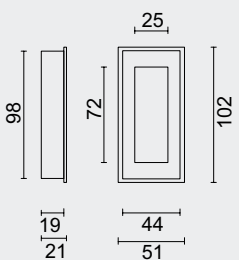

PRO RVS 304
PROFESSIONAL QUALITY LABEL