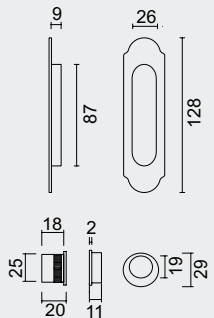

PRO FINISH
100% ITALIAN MANUFACTURE