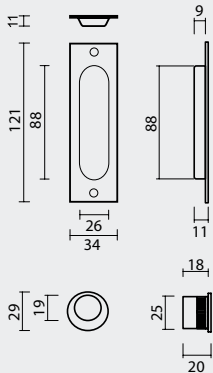

PRO FINISH
100% ITALIAN MANUFACTURE