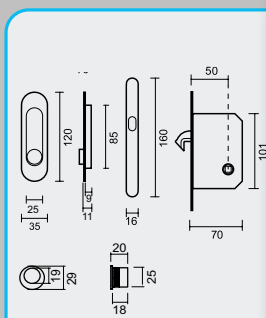

PRO FINISH
100% ITALIAN MANUFACTURE