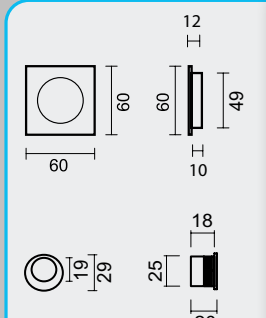

PRO FINISH
100% ITALIAN MANUFACTURE