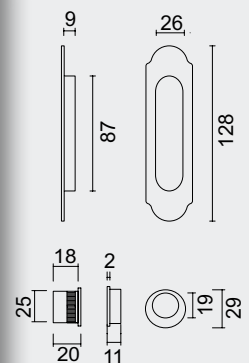

PRO FINISH
100% ITALIAN MANUFACTURE