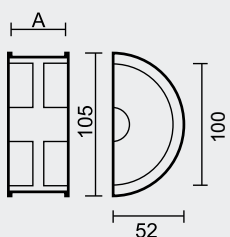

PRO RVS 304
PROFESSIONAL QUALITY LABEL