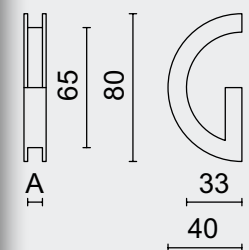

infrezing:
35 x 68

PRO RVS 304
PROFESSIONAL QUALITY LABEL