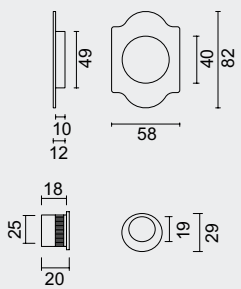

PRO FINISH
100% ITALIAN MANUFACTURE