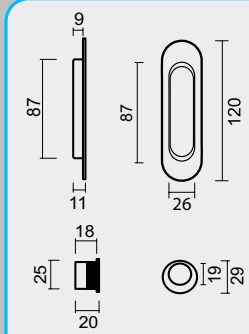

INKAPSCHELP **FRA**
CARRE KOPER PER SET

COQUILLE A ENCASTRER **FRA**
CARREE LAITON LE SET

ART. **3.128.040**

(per set/le set)

PRO FINISH
100% ITALIAN MANUFACTURE

€ 29,90*

PRO FINISH
100% ITALIAN MANUFACTURE