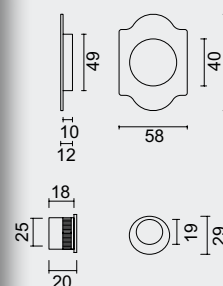

PRO FINISH
100% ITALIAN MANUFACTURE

INKAPSCHELP **FRA**
RETRO OVAAL OLD SILVER PER SET

COQUILLE A ENCASTRER **FRA**
RETRO OVALE OLD SILVER LE SET

ART. **3.445.300**
(per set/le set)

€ 31,90*