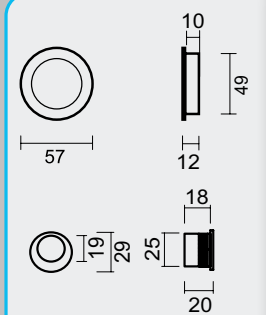

PRO FINISH
100% ITALIAN MANUFACTURE