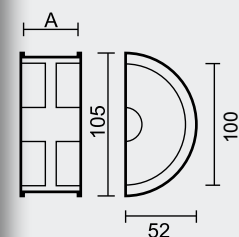

COQUILLE A ENCASTRER **HDD**
DEMI LUNE MASSIF OLD SILVER LA PIÈCE

A = 40MM: € 76,00* = ART. **3.120.300**

A = 43MM: € 78,00* = ART. **3.921.300**

(per stuk/la pièce)

PRO RVS 304
 PROFESSIONAL QUALITY LABEL