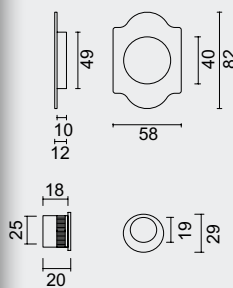

PRO FINISH
100% ITALIAN MANUFACTURE

€ 31,90*