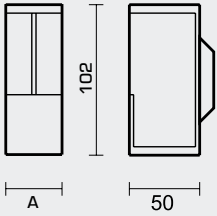

PRO RVS 304
PROFESSIONAL QUALITY LABEL