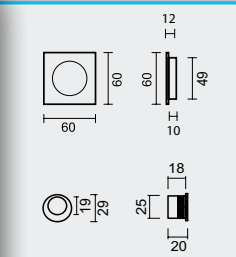

PRO FINISH
100% ITALIAN MANUFACTURE

€ 29,90*