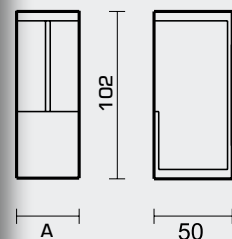

PRO RVS 304
PROFESSIONAL QUALITY LABEL