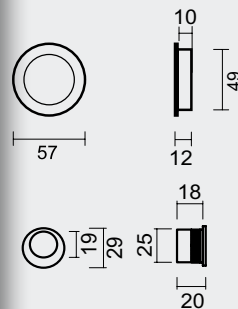

PRO FINISH
100% ITALIAN MANUFACTURE

€ 31,90*