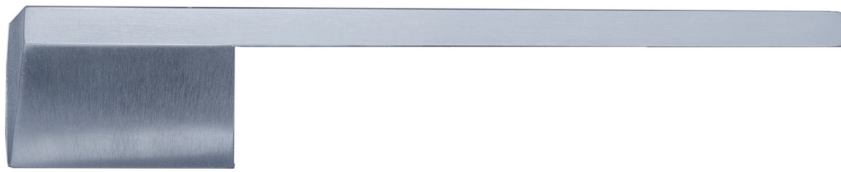

3
YEARS
GUARANTY

PATENTVIJZEN INBEGREPEN / VIS A TRAVERS INCLU

P. 228

P. 171

P. 37

DEURKRUK **PRO SELIZ CROMSAT R+NO KEY**

BEQUILLE **PRO SELIZ CROMSAT R+NO KEY**

ART. **6.541.343**
(per paar/par paire)

€110,02*

DEURKRUK **PRO SELIZ CROMSAT R+E**

BEQUILLE **PRO SELIZ CROMSAT R+E**

ART. **6.541.340**
(per paar/par paire)

€115,80*

DEURKRUK **PRO SELIZ CROMSAT R+E CYL**

BEQUILLE **PRO SELIZ CROMSAT R+E CYL**

ART. **6.541.341**
(per paar/par paire)

€115,80*

DEURKRUK **PRO SELIZ CROMSAT R+WC**

BEQUILLE **PRO SELIZ CROMSAT R+WC**

ART. **6.541.342**
(per paar/par paire)

€145,16*