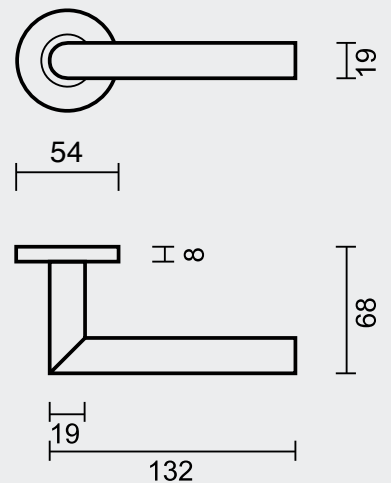

PRO ALU
PROFESSIONAL QUALITY LABEL