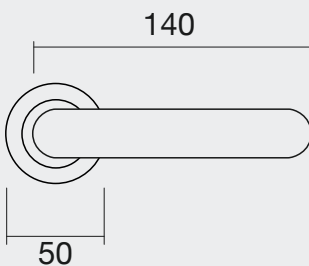

PRO FINISH
100% ITALIAN MANUFACTURE

ART. **1.315.340**
€ 8,98/STUK-PIÈCE*

ART. **1.315.341**
€ 8,98/STUK-PIÈCE*

ART. **1.314.342**
€ 38,00/SET*