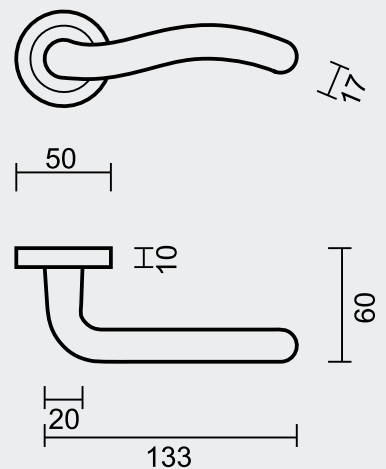

PRO FINISH
100% ITALIAN MANUFACTURE