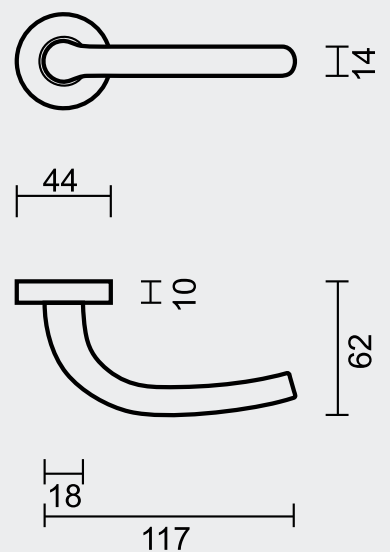

ART. **1.303.352**
€ 29,80/SET*

ART. **1.317.351**
€ 4,98/STUK-PIÈCE*

ART. **1.317.350**
€ 4,98/STUK-PIÈCE*

PRO FINISH
100% ITALIAN MANUFACTURE