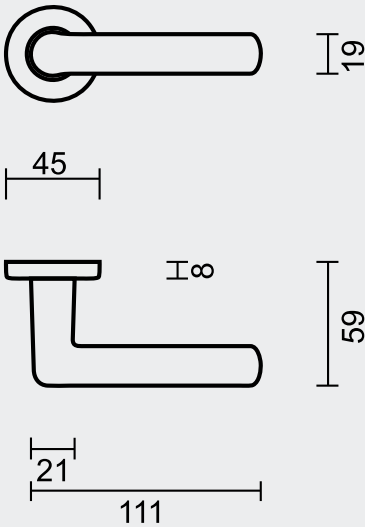

PRO ALU
PROFESSIONAL QUALITY LABEL

ART. **1.007.010**
€3,42/STUK-PIÈCE*

ART. **1.007.011**
€3,42/STUK-PIÈCE*

ART. **1.026.012**
€11,80/SET*

* PRIJZEN EXCL. BTW/PRIX HORS TVA