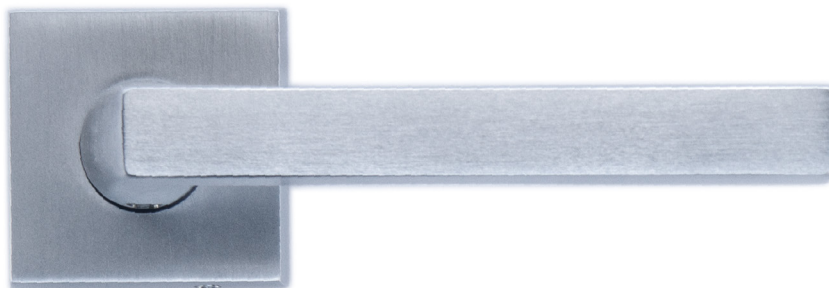

ART. **6.541.342**  
(per paar/par paire)

€145,16\*

ART. **1.311.340**  
€7,40/STUK-PIÈCE\*

ART. **1.311.341**  
€7,40/STUK-PIÈCE\*

ART. **1.310.342**  
€37,00/SET\*

**PRO FINISH**  
100% ITALIAN MANUFACTURE