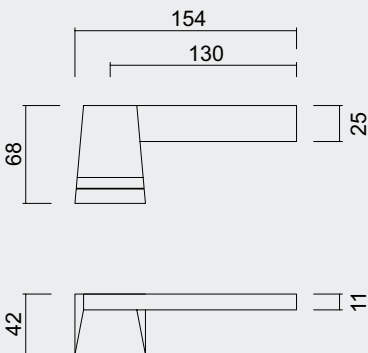

ART. **1.311.340**
€7,40/STUK-PIÈCE*

ART. **1.311.341**
€7,40/STUK-PIÈCE*

ART. **1.310.342**
€37,00/SET*

PRO FINISH
100% ITALIAN MANUFACTURE