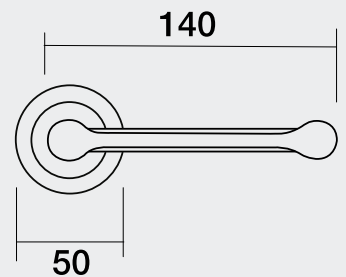

PRO FINISH
100% ITALIAN MANUFACTURE