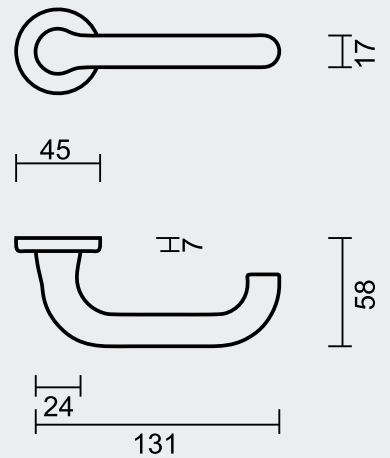

€ 23,70\*

ART. **1.026.012**  
€ 11,80/SET\*

ART. **1.007.011**  
€ 3,42/STUK-PIÈCE\*

ART. **1.007.010**  
€ 3,42/STUK-PIÈCE\*

**PRO ALU**  
PROFESSIONAL QUALITY LABEL

**3** YEARS GUARANTY

DEURKRUK **PRO PANDA ALU L R+NO KEY**