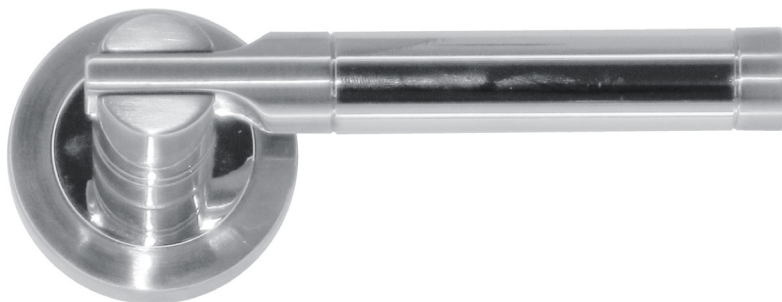

- DEURKRUK **PRO VITO NIKKEL R+NO KEY**
- BEQUILLE **PRO VITO NICKEL BRILLANT R+NO KEY**
- ART. **6.035.023**
  (per paar/par paire)

€ 63,66*

- DEURKRUK **PRO VITO NIKKEL R+E**
- BEQUILLE **PRO VITO NICKEL BRILLANT R+E**
- ART. **6.035.020**
  (per paar/par paire)

€ 67,00*

- DEURKRUK **PRO VITO NIKKEL R+E CYL**
- BEQUILLE **PRO VITO NICKEL BRILLANT R+E CYL**
- ART. **6.035.021**
  (per paar/par paire)

€ 67,00*

- DEURKRUK **PRO VITO NIKKEL R+WC**
- BEQUILLE **PRO VITO NICKEL BRILLANT R+WC**
- ART. **6.035.022**
  (per paar/par paire)

€ 99,76*

ART. **1.024.022**
€ 38,00/SET*

ART. **1.009.021**
€ 8,98/STUK-PIÈCE*

ART. **1.009.020**
€ 8,98/STUK-PIÈCE*

P. 315

P. 314

P. 283

P. 100