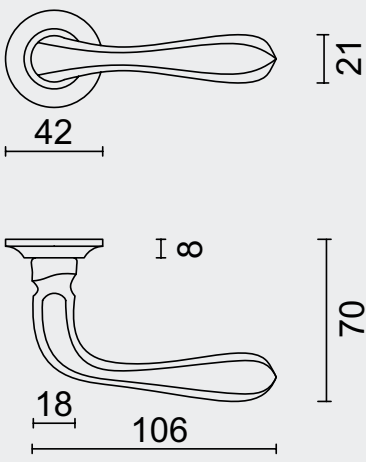

ART. **6.409.022**  
 (per paar/par paire)

€ 79,80\*

ART. **1.168.020**  
 € 5,40/STUK-PIÈCE\*

ART. **1.168.021**  
 € 5,40/STUK-PIÈCE\*

ART. **1.144.022**  
 € 36,00/SET\*

**PRO FINISH**  
 100% ITALIAN MANUFACTURE