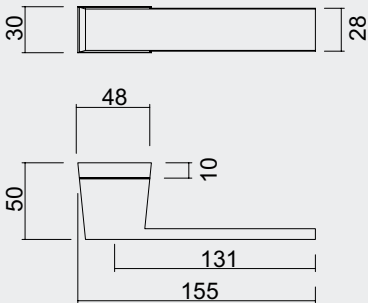

PRO FINISH
100% ITALIAN MANUFACTURE

ART. **1.206.340**
€ 7,40/STUK-PIÈCE*

ART. **1.206.341**
€ 7,40/STUK-PIÈCE*

ART. **1.205.342**
€ 37,00/SET*